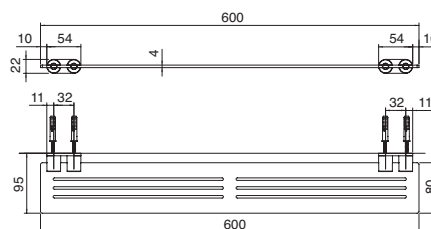

SHELF 600MM

PRODUCT: 33A06302A00SS

CONSTRUCTION: 316 Stainless Steel

SIZE (MM): 600

WARRANTY: 10 years (2 years labour)

LEAD FREE: Yes

FEATURES

- Made from 316 Stainless Steel
- Available in 7 colours (some by special order)
- Made in Italy