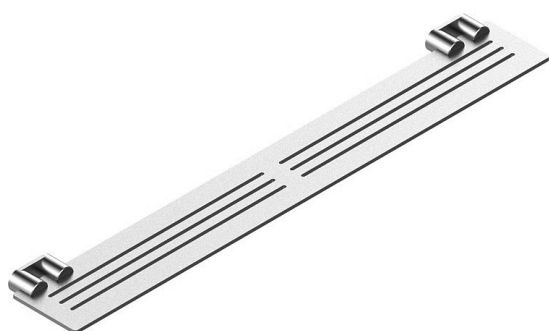

SHELF 600MM

PRODUCT: 33A06302A00SS

CONSTRUCTION: 316 Stainless Steel

SIZE (MM): 600

WARRANTY: 10 years (2 years labour)

LEAD FREE: Yes

FEATURES

- Made from 316 Stainless Steel
- Available in 7 colours (some by special order)
- Made in Italy

AVAILABLE FINISHES*:

Brushed
Stainless
Steel
Code: SS

Gunmetal
Code: GM

Black[^]
Code: BK

White Gold[^]
Code: WG

Cognac[^]
Code: CC

Copper[^]
Code: BC

Copper
Bronze[^]
Code: CB

[^] Indicates special order only — no held stock.