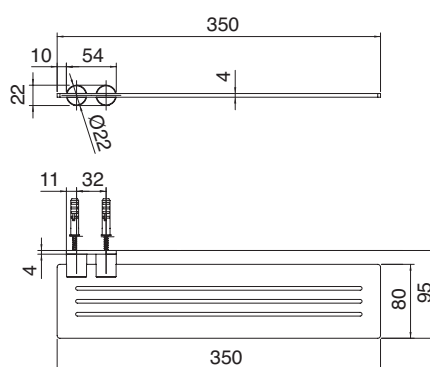

SHELF 350MM

PRODUCT: 33A06260A00SS

CONSTRUCTION: 316 Stainless Steel

SIZE (MM): 350

WARRANTY: 10 years (2 years labour)

LEAD FREE: Yes

FEATURES

- Made from 316 Stainless Steel
- Available in 7 colours (some by special order)
- Made in Italy

AVAILABLE FINISHES*:

Brushed
Stainless
Steel
Code: SS

Gunmetal
Code: GM

Black[^]
Code: BK

White Gold[^]
Code: WG

Cognac[^]
Code: CC

Copper[^]
Code: BC

Copper
Bronze[^]
Code: CB

[^] Indicates special order only — no held stock.