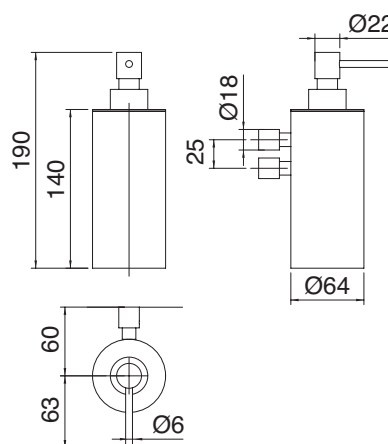

WALL MOUNTED SOAP DISPENSER

PRODUCT: 33A06211AB1SS

CONSTRUCTION: 316 Stainless Steel

SIZE (MM): 190 high

WARRANTY: 10 years (2 years labour)

LEAD FREE: Yes

FEATURES

- Made from 316 Stainless Steel
- Available in 7 colours (some by special order)
- Made in Italy

AVAILABLE FINISHES*:

Brushed
Stainless
Steel
Code: SS

Gunmetal
Code: GM

Black[^]
Code: BK

White Gold[^]
Code: WG

Cognac[^]
Code: CC

Copper[^]
Code: BC

Copper
Bronze[^]
Code: CB

[^] Indicates special order only — no held stock.