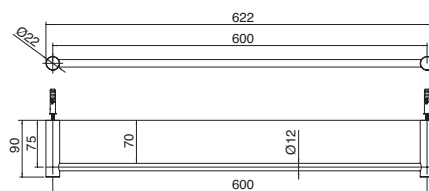

TOWEL HOLDER 600MM

PRODUCT: 33A06002A00SS

CONSTRUCTION: 316 Stainless Steel

SIZE (MM): 600

WARRANTY: 10 years (2 years labour)

LEAD FREE: Yes

FEATURES

- Made from 316 Stainless Steel
- Available in 7 colours (some by special order)
- Made in Italy