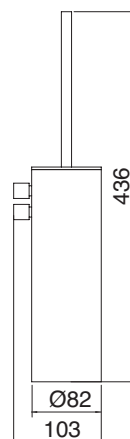

WALL MOUNTED TOILET BRUSH AND HOLDER

PRODUCT: 33A06520APOSS

CONSTRUCTION: 316 Stainless Steel

SIZE (MM): 436 high

WARRANTY: 10 years (2 years labour)

LEAD FREE: Yes

FEATURES

- Made from 316 Stainless Steel
- Available in 7 colours (some by special order)
- Made in Italy