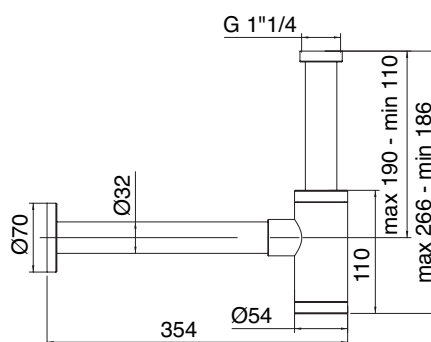

BOTTLE TRAP FOR WASH BASIN 110MM

PRODUCT: 33000303A02SS

CONSTRUCTION: 316 Stainless Steel

SIZE (MM): 110

WARRANTY: 10 years (2 years labour)

LEAD FREE: Yes

FEATURES

- Made from 316 Stainless Steel
- Available in 7 colours (some by special order)
- Made in Italy

AVAILABLE FINISHES*:

Brushed
Stainless
Steel
Code: SS

Gunmetal
Code: GM

Black[^]
Code: BK

White Gold[^]
Code: WG

Cognac[^]
Code: CC

Copper[^]
Code: BC

Copper
Bronze[^]
Code: CB

[^] Indicates special order only — no held stock.