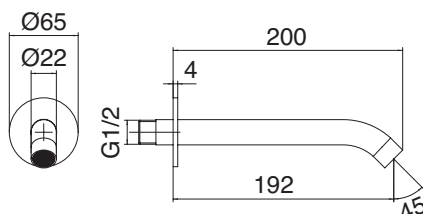

Z316

WALL WASHBASIN SPOUT ONLY WITH DRESS RING 190MM

PRODUCT: 33000403ALOSS

CONSTRUCTION: 316 Stainless Steel

PRESSURE: Mains Pressure Only

MAX OPERATING PRESSURE (KPA): 500

MIN OPERATING PRESSURE (KPA): 50

RECOMMENDED WORKING PRESSURE (KPA): 350

SIZE (MM): 190

WATER CONSUMPTION (L/MIN): 5L

WELS RATING: 5 Star

WARRANTY: 10 years (2 years labour)

LEAD FREE: Yes

FEATURES

- Made from 316 Stainless Steel
- Available in 7 colours (some by special order)
- Household pressure must be limited to 500kPa
- Made in Italy