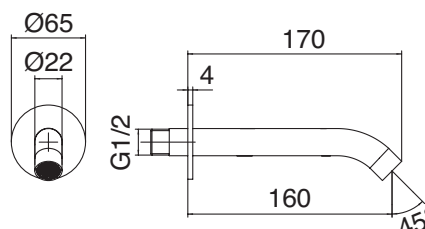

Z316

WALL WASHBASIN SPOUT ONLY WITH DRESS RING 160MM

PRODUCT: 33000403A00SS

CONSTRUCTION: 316 Stainless Steel
PRESSURE: Mains Pressure Only
MAX OPERATING PRESSURE (KPA): 500
MIN OPERATING PRESSURE (KPA): 50
RECOMMENDED WORKING PRESSURE (KPA): 350
SIZE (MM): 160
WATER CONSUMPTION (L/MIN): 5L
WELS RATING: 5 Star
WARRANTY: 10 years (2 years labour)
LEAD FREE: Yes

FEATURES

- Made from 316 Stainless Steel
- Available in 7 colours (some by special order)
- Household pressure must be limited to 500kPa
- Made in Italy