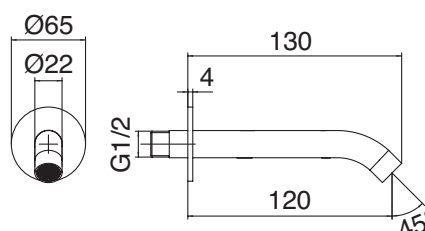

Z316

WALL BASIN SPOUT ONLY WITH DRESS RING 120MM

PRODUCT: 33000403A01SS

CONSTRUCTION: 316 Stainless Steel
PRESSURE: Mains Pressure Only
MAX OPERATING PRESSURE (KPA): 500
MIN OPERATING PRESSURE (KPA): 50
RECOMMENDED WORKING PRESSURE (KPA): 350
SIZE (MM): 120
WATER CONSUMPTION (L/MIN): 5L
WELS RATING: 5 Star
WARRANTY: 10 years (2 years labour)
LEAD FREE: Yes

FEATURES

- Made from 316 Stainless Steel
- Available in 7 colours (some by special order)
- Household pressure must be limited to 500kPa
- Made in Italy