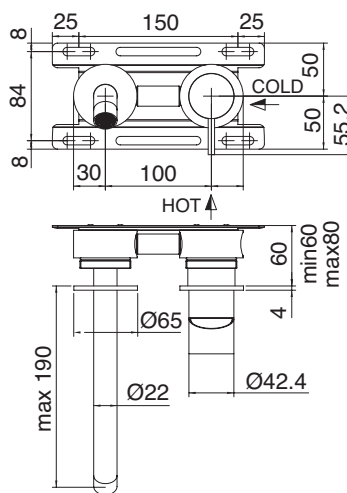

Z316

BUILT IN BASIN TRIM SET W HANDLE & 190MM SPOUT (REQUIRES INWALL BODY)

PRODUCT: 3300A113AALSS

CONSTRUCTION: 316 Stainless Steel
PRESSURE: Mains Pressure Only
MAX OPERATING PRESSURE (KPA): 500
MIN OPERATING PRESSURE (KPA): 50
RECOMMENDED WORKING PRESSURE (KPA): 350
SIZE (MM): 190
WATER CONSUMPTION (L/MIN): 5L
WELS RATING: 5 Star
WARRANTY: 10 years (2 years labour)
LEAD FREE: Yes

FEATURES

- Made from 316 Stainless Steel
- Available in 7 colours (some by special order).
- Inwall body sold separately
- Household pressure must be limited to 500kPa
- Made in Italy

NOTES

- Requires concealed valve sold separately: 3300B113A00SS

AVAILABLE FINISHES*:

Brushed
Stainless
Steel
Code: SS

Gunmetal
Code: GM

Black[^]
Code: BK

White Gold[^]
Code: WG

Cognac[^]
Code: CC

Copper[^]
Code: BC

Copper
Bronze[^]
Code: CB

[^] Indicates special order only — no held stock.