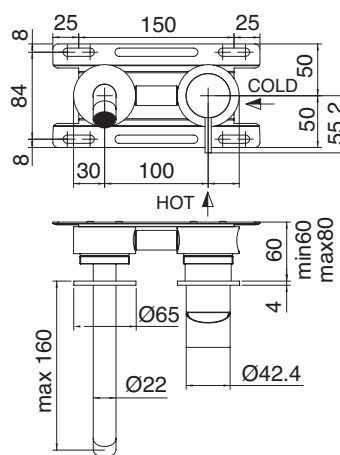

Z316

BUILT IN BASIN TRIM SET W HANDLE & 160MM SPOUT (REQUIRES INWALL BODY)

PRODUCT: 3300A113AA0SS

CONSTRUCTION: 316 Stainless Steel
PRESSURE: Mains Pressure Only
MAX OPERATING PRESSURE (KPA): 500
MIN OPERATING PRESSURE (KPA): 50
RECOMMENDED WORKING PRESSURE (KPA): 350
SIZE (MM): 160
WATER CONSUMPTION (L/MIN): 5L
WELS RATING: 5 Star
WARRANTY: 10 years (2 years labour)
LEAD FREE: Yes

FEATURES

- Made from 316 Stainless Steel
- Available in 7 colours (some by special order).
- Inwall body sold separately
- Household pressure must be limited to 500kPa
- Made in Italy

NOTES

- Requires concealed valve sold separately: 3300B113A00SS

AVAILABLE FINISHES*:

Brushed
Stainless
Steel
Code: SS

Gunmetal
Code: GM

Black[^]
Code: BK

White Gold[^]
Code: WG

Cognac[^]
Code: CC

Copper[^]
Code: BC

Copper
Bronze[^]
Code: CB

[^] Indicates special order only — no held stock.