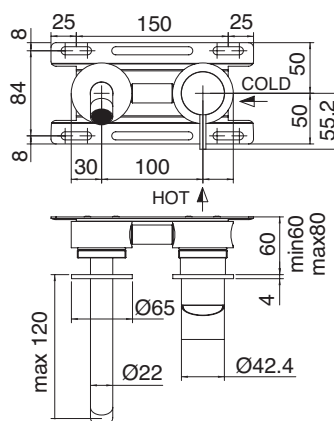

Z316

BUILT IN BASIN TRIM SET W HANDLE & 120MM SPOUT (REQUIRES INWALL BODY)

PRODUCT: 3300A113AA1SS

CONSTRUCTION: 316 Stainless Steel

PRESSURE: Mains Pressure Only

MAX OPERATING PRESSURE (KPA): 500

MIN OPERATING PRESSURE (KPA): 50

RECOMMENDED WORKING PRESSURE (KPA): 350

SIZE (MM): 120

WATER CONSUMPTION (L/MIN): 5L

WELS RATING: 5 Star

WARRANTY: 10 years (2 years labour)

LEAD FREE: Yes

FEATURES

- Made from 316 Stainless Steel
- Available in 7 colours (some by special order).
- Inwall body sold separately
- Household pressure must be limited to 500kPa
- Made in Italy

NOTES

- Requires concealed valve sold separately: 3300B113A00SS

AVAILABLE FINISHES*:

Brushed
Stainless
Steel
Code: SS

Gunmetal
Code: GM

Black[^]
Code: BK

White Gold[^]
Code: WG

Cognac[^]
Code: CC

Copper[^]
Code: BC

Copper
Bronze[^]
Code: CB

[^] Indicates special order only — no held stock.