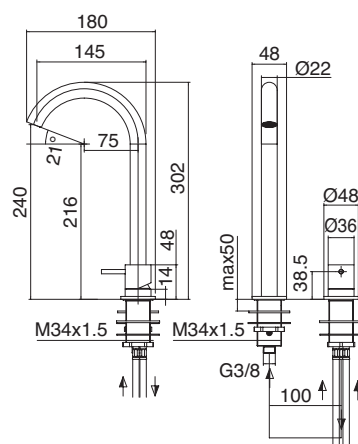

Z316

DECK MOUNT WASHBASIN MIXER WITH GOOSENECK SPOUT 240MM

PRODUCT: 33001108A03SS

- **CONSTRUCTION:** 316 Stainless Steel
- **PRESSURE:** Mains Pressure Only
- **MAX OPERATING PRESSURE (KPA):** 500
- **MIN OPERATING PRESSURE (KPA):** 50
- **RECOMMENDED WORKING PRESSURE (KPA):** 350
- **SIZE (MM):** 240
- **WATER CONSUMPTION (L/MIN):** 5L
- **WELS RATING:** 5 Star
- **WARRANTY:** 10 years (2 years labour)
- **LEAD FREE:** Yes

FEATURES

- Made from 316 Stainless Steel
- Available in 7 colours (some by special order).
- Alternative handles available, sold separately
- Household pressure must be limited to 500kPa
- Made in Italy

AVAILABLE FINISHES*:

Brushed Stainless Steel
Code: SS

Gunmetal
Code: GM

Black[^]
Code: BK

White Gold[^]
Code: WG

Cognac[^]
Code: CC

Copper[^]
Code: BC

Copper Bronze[^]
Code: CB

[^] Indicates special order only — no held stock.