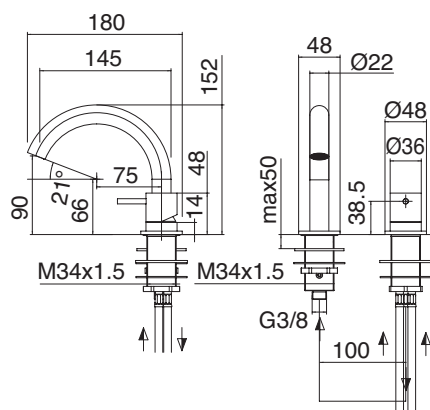

Z316

DECK MOUNT WASHBASIN MIXER WITH GOOSENECK SPOUT 90MM

PRODUCT: 33001108A01SS

CONSTRUCTION: 316 Stainless Steel

PRESSURE: Mains Pressure Only

MAX OPERATING PRESSURE (KPA): 500

MIN OPERATING PRESSURE (KPA): 50

RECOMMENDED WORKING PRESSURE (KPA): 350

SIZE (MM): 90

WATER CONSUMPTION (L/MIN): 5L

WELS RATING: 5 Star

WARRANTY: 10 years (2 years labour)

LEAD FREE: Yes

FEATURES

- Made from 316 Stainless Steel
- Available in 7 colours (some by special order).
- Alternative handles available, sold separately
- Household pressure must be limited to 500kPa
- Made in Italy

AVAILABLE FINISHES*:

Brushed
Stainless
Steel
Code: SS

Gunmetal
Code: GM

Black[^]
Code: BK

White Gold[^]
Code: WG

Cognac[^]
Code: CC

Copper[^]
Code: BC

Copper
Bronze[^]
Code: CB

[^] Indicates special order only — no held stock.