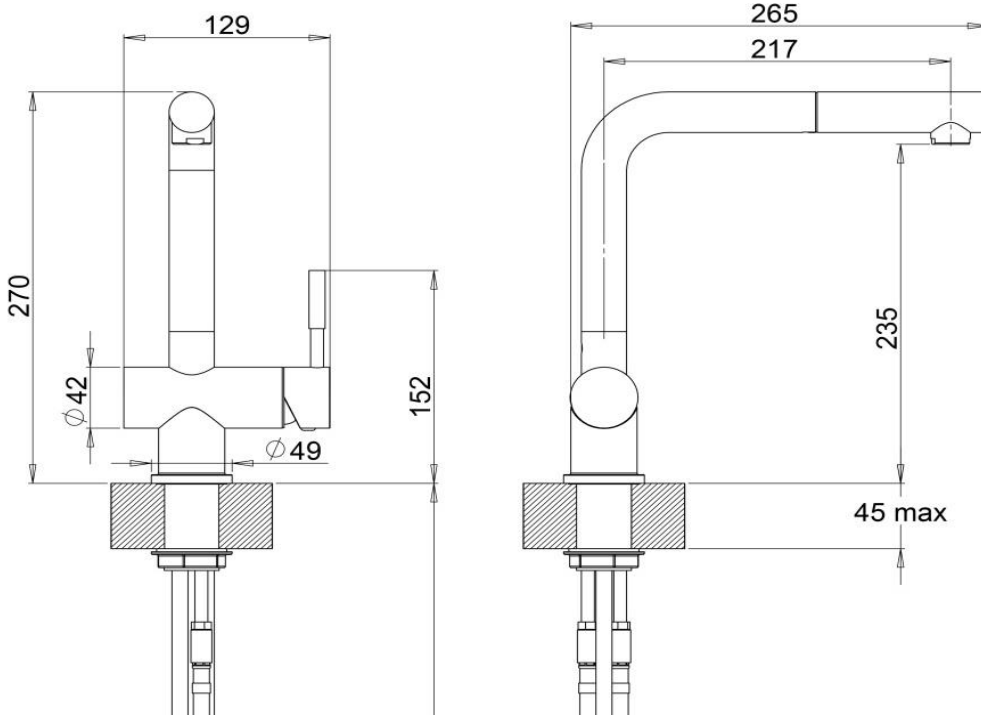

Paini COX

Paini Cox SS kitchen mixer with pull out spout, 35mm cut out
 Finish: Stainless Steel
 78SS566

Designed in Italy, manufactured in China from 304 Stainless Steel

10 Year Warranty (2 Year Labour Warranty)

WELS Rating: 4 Star - 7.5 Litres/Min

For Mains Pressure only

Max. Operating Pressure: 500Kpa.

Min. Operating Pressure: 150Kpa.

Pipework must be flushed before installation

Please install as per manufacturers instructions in the box