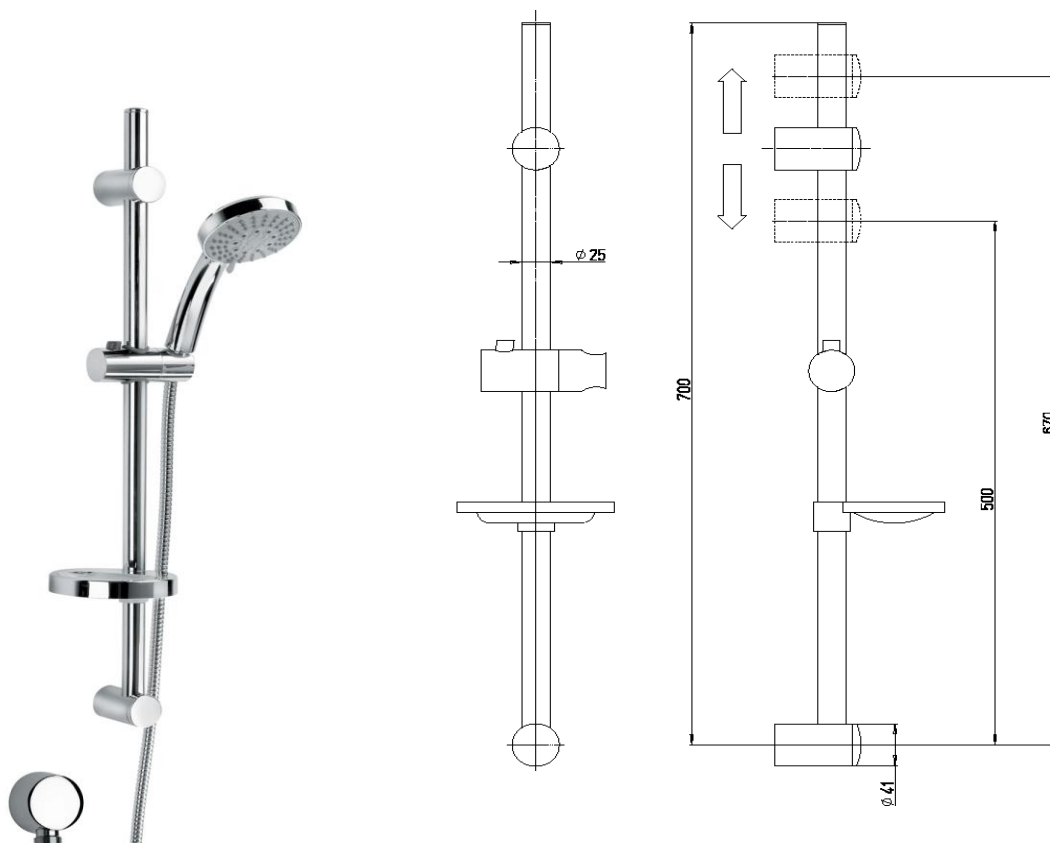

Paini Slide Shower with flexi hose

Finish: Chrome

Code: P2

**Designed in Italy, manufactured in China**  
10 Year Warranty (2 Year Labour Warranty)

**For Equal Pressure only**

Max. Operating Pressure: 500Kpa.

Min. Operating Pressure: 150Kpa.

3 Star Wels rating

*Pipework must be flushed before installation*

*Please install as per manufacturers instructions in the box*

Due to our policy of continuous product development, the design and specification shown are subject to change without notice.