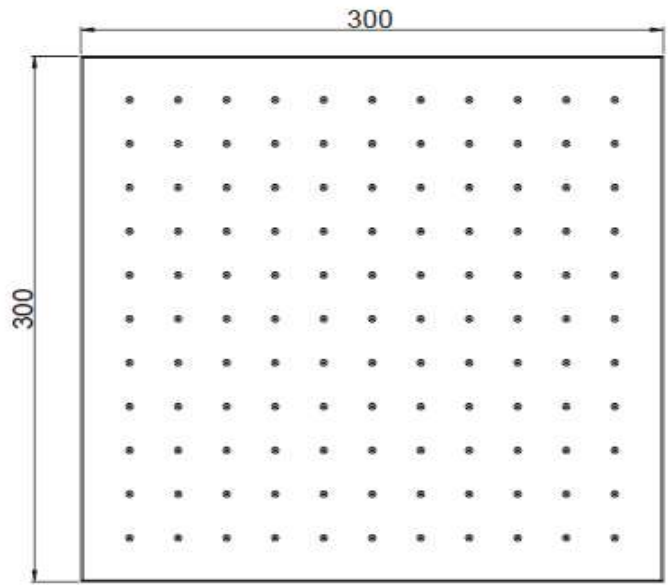

Paini square brass showerhead, 300 x 300mm

Finish: Chrome

50CR759SQ300

Made in Italy

10 Year Warranty (2 Year Labour Warranty)

2 Year Warranty for Black Finish

WELS Rating: 4 Star - 7.5 L/min

For Equal Pressure only