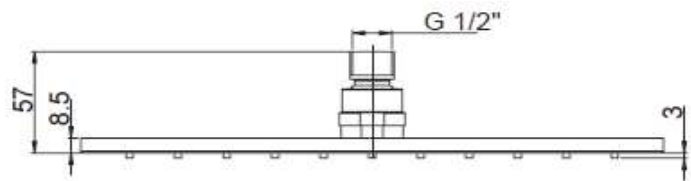

Paini square brass showerhead, 300 x 300mm

Finish: Chrome

50CR759SQ300

Made in Italy

10 Year Warranty (2 Year Labour Warranty)

2 Year Warranty for Black Finish

WELS Rating: 4 Star - 7.5 L/min

For Equal Pressure only