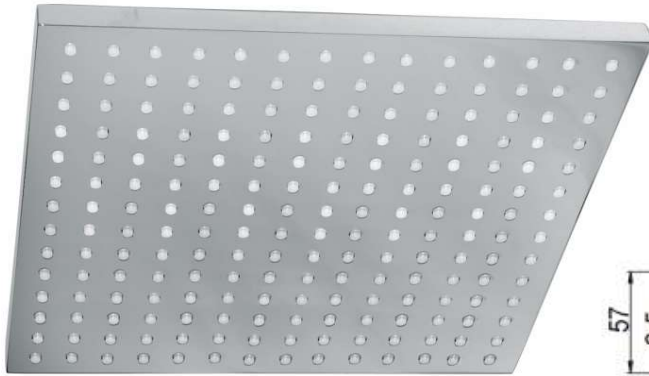

Paini square brass showerhead, 300 x 300mm

Finish: Chrome

50CR759SQ300

Made in Italy

10 Year Warranty (2 Year Labour Warranty)

2 Year Warranty for Black Finish

WELS Rating: 4 Star - 7.5 L/min

For Equal Pressure only

Max. Operating Pressure: 500Kpa.

Min. Operating Pressure: 150Kpa.

Pipework must be flushed before installation

Please install as per manufacturers instructions in the box

Available finishes:

BK - Black

GM - Gun Metal