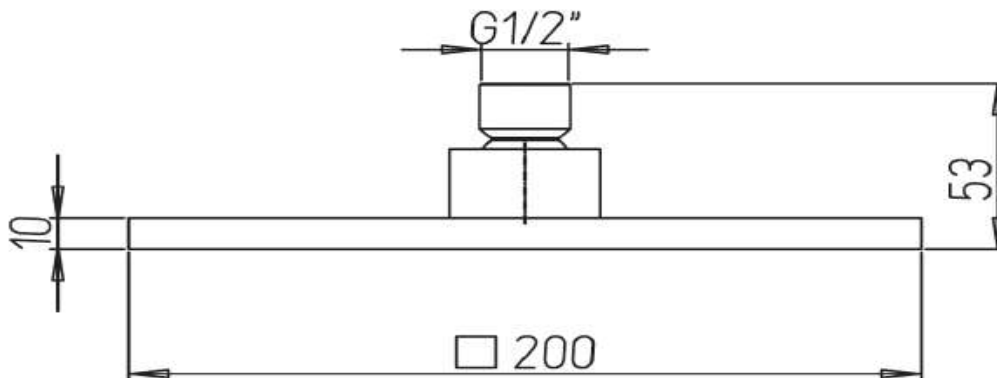

Paini

Paini showerhead ABS square 200mm

Finish: Chrome

50CR759SQ200

Made in Italy

10 Year Warranty (2 Year Labour Warranty)

For Equal Pressure only

WELS Rating: 4 Star - 7.5 L/min

Max. Operating Pressure: 500Kpa.

Min. Operating Pressure: 150Kpa.

Pipework must be flushed before installation

Please install as per manufacturers instructions in the box

Due to our policy of continuous product development, the design and specification shown are subject to change without notice.