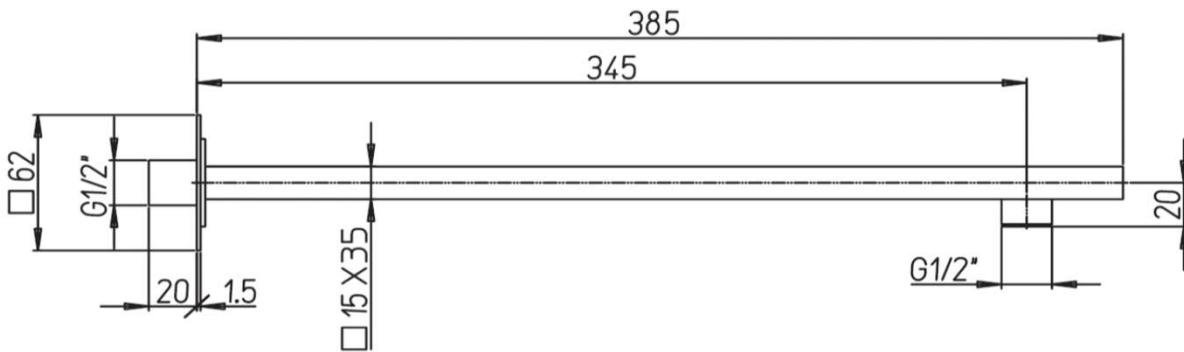

Paini wall mounted square arm 400mm

Finish: Chrome

50CR745SQ

Made in Italy

10 Year Warranty (2 Year Labour Warranty)

2 Year Warranty on Black Finish

For Equal Pressure only

Max. Operating Pressure: 500Kpa.

Min. Operating Pressure: 150Kpa.

Pipework must be flushed before installation

Please install as per manufacturers instructions in the box

Available finishes:

CR - Chrome

BK - Black

CQ - Brushed Nickel

Due to our policy of continuous product development, the design and specification shown are subject to change without notice.