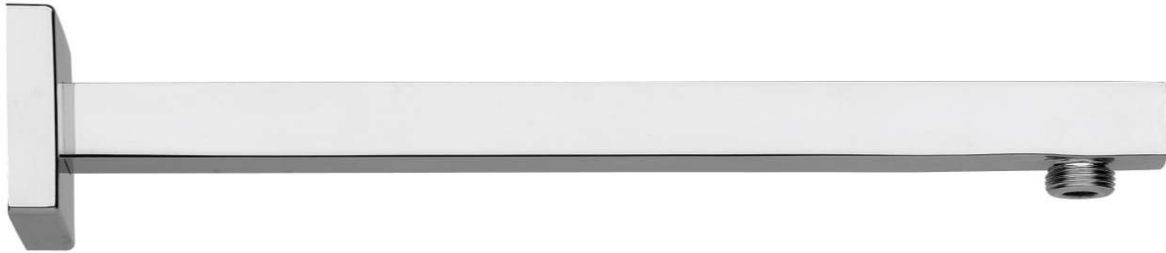

Paini wall mounted square arm 400mm

Finish: Chrome

50CR745SQ

Made in Italy

10 Year Warranty (2 Year Labour Warranty)

2 Year Warranty on Black Finish

For Equal Pressure only

Max. Operating Pressure: 500Kpa.

Min. Operating Pressure: 150Kpa.

Pipework must be flushed before installation

Please install as per manufacturers instructions in the box

Available finishes:

CR - Chrome

BK - Black

CQ - Brushed Nickel

Due to our policy of continuous product development, the design and specification shown are subject to change without notice.