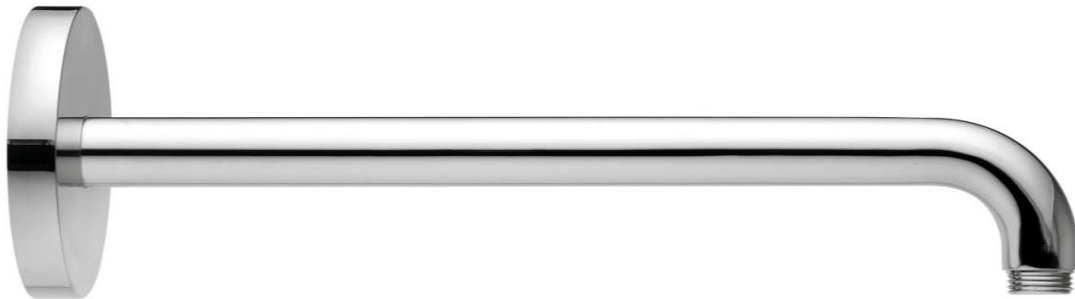

Paini wall mounted round arm 300mm

Finish: Chrome

50CR745R

Made in Italy

10 Year Warranty (2 Year Labour Warranty)

2 Year Warranty on Black Finish

For Equal Pressure only

Max. Operating Pressure: 500Kpa.

Min. Operating Pressure: 150Kpa.

Pipework must be flushed before installation

Please install as per manufacturers instructions in the box

Available finishes:

BK - Black

GM - Gun Metal

CQ - Brushed Nickel

BB - Brushed Brass