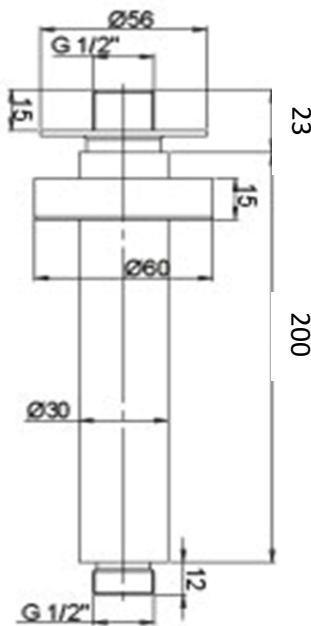

Paini ceiling mounted arm 200mm

Finish: Chrome

50CR744/200

Made in Italy

10 Year Warranty (2 Year Labour Warranty)

2 Year Warranty on Black Finish

For Equal Pressure only

Max. Operating Pressure: 500Kpa.