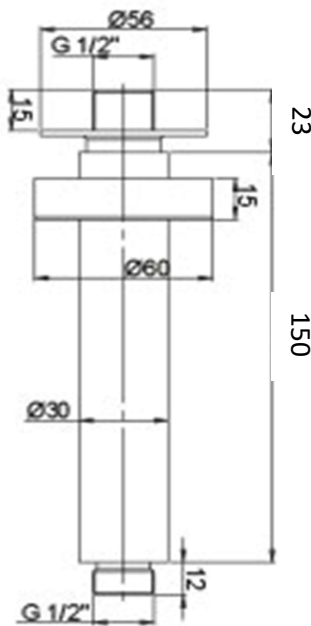

Paini ceiling mounted arm 150mm

Finish: Chrome

50CR744/150

Made in Italy

10 Year Warranty (2 Year Labour Warranty)

2 Year Warranty on Black Finish

For Equal Pressure only

Max. Operating Pressure: 500Kpa.