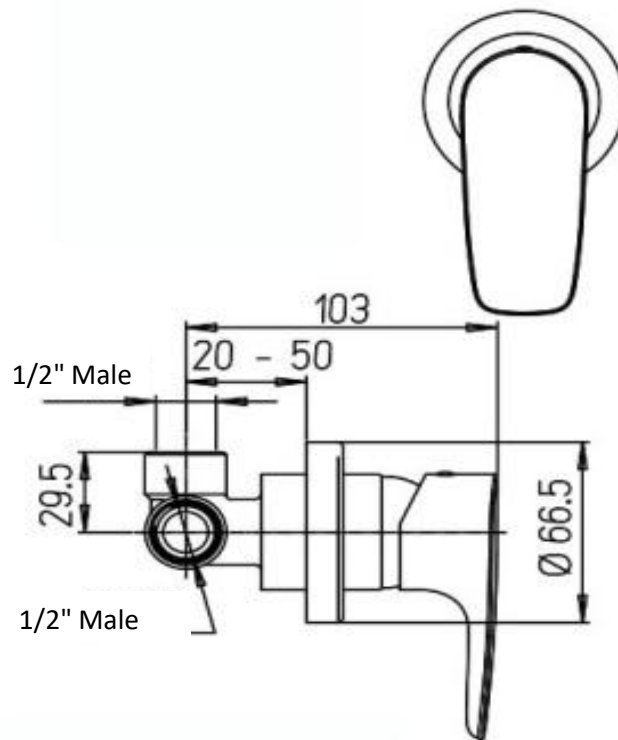

Paini Parallel

Paini Parallel shower mixer with small faceplate

Finish: Chrome

47CR690SM

Made in Italy from LFDR brass

10 Year Warranty (2 Year Labour Warranty)

For Mains Pressure only

Max. Operating Pressure: 500Kpa.

Min. Operating Pressure: 150Kpa.

Pipework must be flushed before installation

Please install as per manufacturers instructions in the box

Due to our policy of continuous product development, the design and specification shown are subject to change without notice.