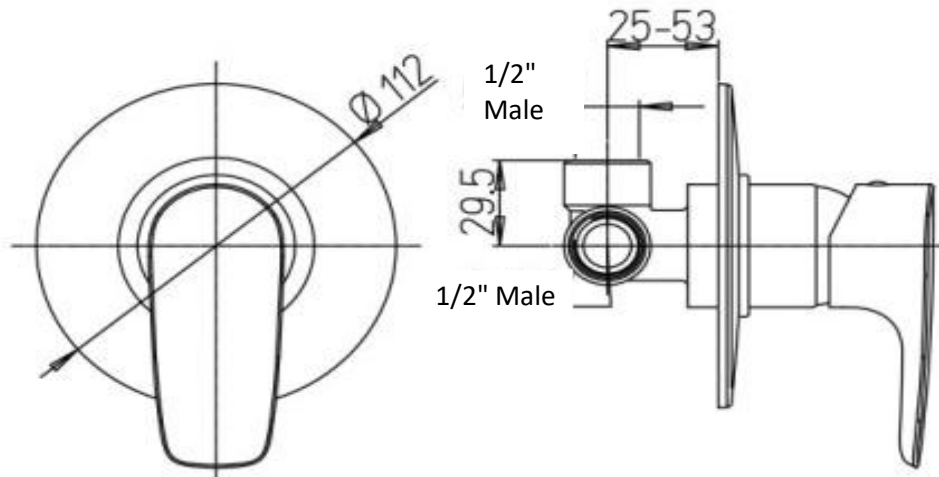

# Paini Parallel

Paini Parallel shower mixer

Finish: Chrome

47CR690

**Made in Italy from DR brass**

10 Year Warranty (2 Year Labour Warranty)

**For Mains Pressure only**

Max. Operating Pressure: 500Kpa.