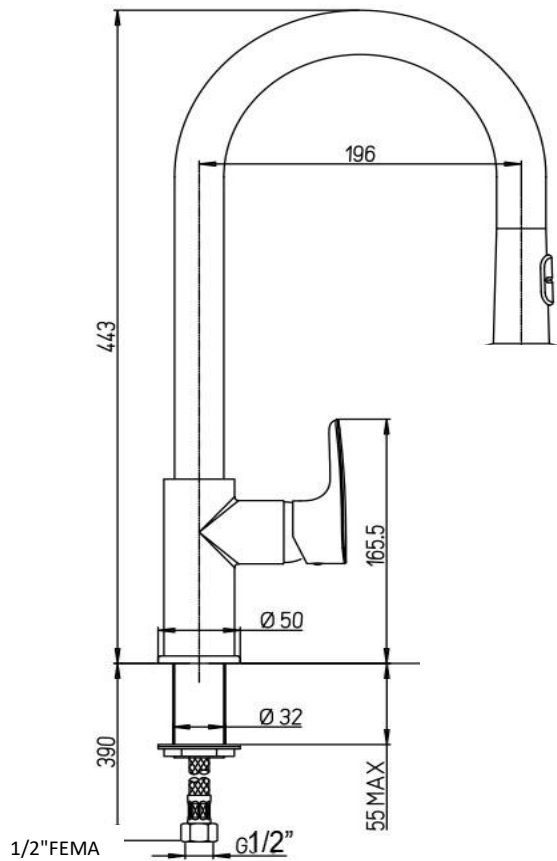

Paini Parallel

Paini Parallel kitchen mixer with pull out spray, 2 functions

Finish: Chrome

47CR591LS

Made in Italy from LFDR brass

10 Year Warranty (2 Year Manufacturing Warranty)

WELS Rating: 4 Star - 7.5 Litres/Min

For Mains Pressure only

Max. Operating Pressure: 500Kpa.

Min. Operating Pressure: 150Kpa.

Pipework must be flushed before installation

Please install as per manufacturers instructions in the box

Due to our policy of continuous product development, the design and specification shown are subject to change without notice.