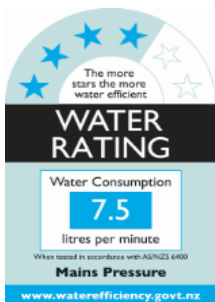

Paini Parallel

Paini Parallel kitchen mixer with pull out spray, 2 functions

Finish: Chrome

47CR591LS

Made in Italy from LFDR brass

10 Year Warranty (2 Year Manufacturing Warranty)

WELS Rating: 4 Star - 7.5 Litres/Min