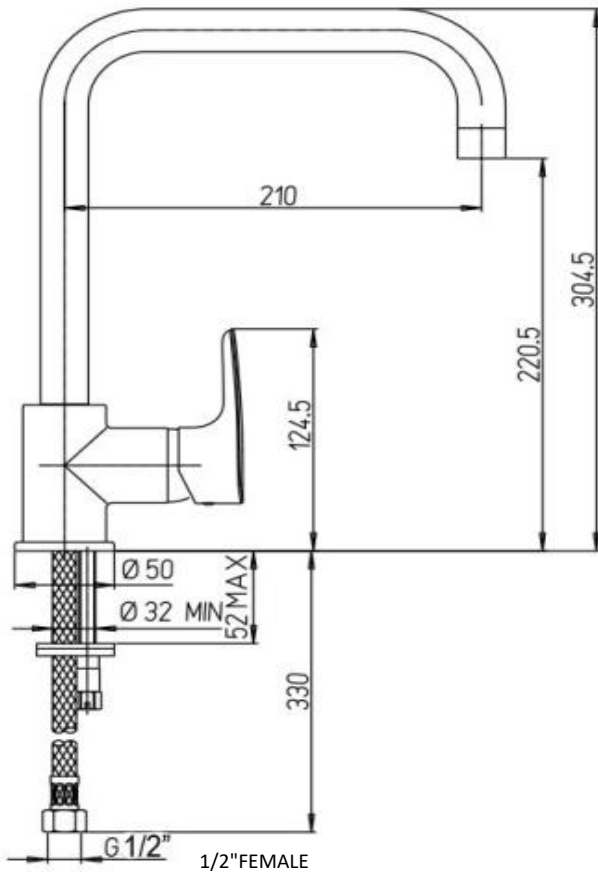

# Paini Parallel

Paini Parallel kitchen mixer with square spout

Finish: Chrome

47CR572SQ

**Made in Italy from LFDR brass**

10 Year Warranty (2 Year Labour Warranty)

WELS Rating: 4 Star - 7.5 Litres/Min

**For Mains Pressure only**

Max. Operating Pressure: 500Kpa.

Min. Operating Pressure: 150Kpa.

*Pipework must be flushed before installation*

*Please install as per manufacturers instructions in the box*

Due to our policy of continuous product development, the design and specification shown are subject to change without notice.