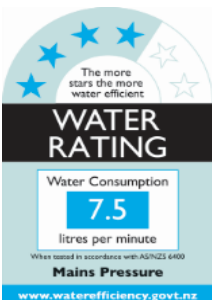

# Paini Parallel

Paini Parallel kitchen mixer with square spout

Finish: Chrome

47CR572SQ

**Made in Italy from LFDR brass**

10 Year Warranty (2 Year Labour Warranty)

WELS Rating: 4 Star - 7.5 Litres/Min

**For Mains Pressure only**