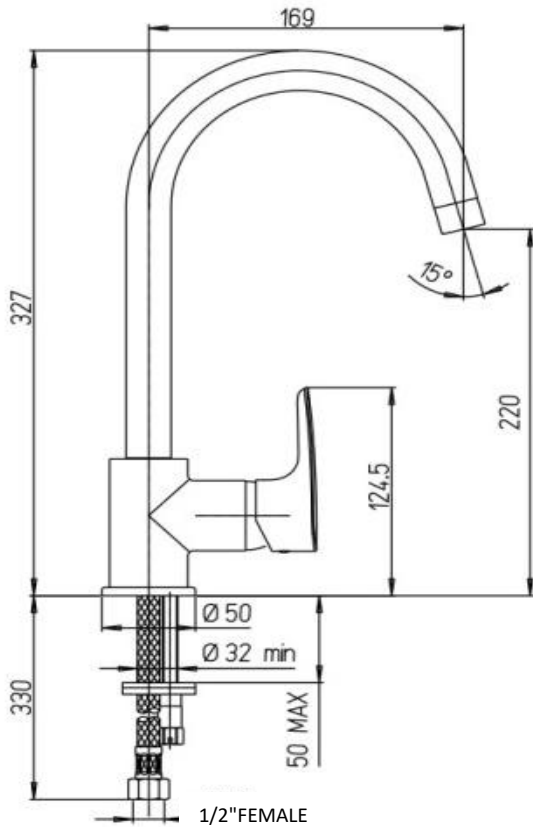

# Paini Parallel

Paini Parallel kitchen mixer with round spout

Finish: Chrome

47CR572

**Made in Italy from LFDR brass**

10 Year Warranty (2 Year Labour Warranty)

WELS Rating: 4 Star - 7.5 Litres/Min

**For Mains Pressure only**

Max. Operating Pressure: 500Kpa.

Min. Operating Pressure: 150Kpa.

*Pipework must be flushed before installation*

*Please install as per manufacturers instructions in the box*

Due to our policy of continuous product development, the design and specification shown are subject to change without notice.