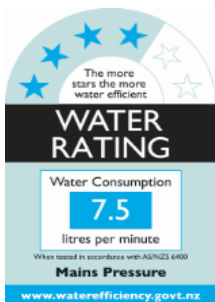

# Paini Parallel

Paini Parallel kitchen mixer with round spout

Finish: Chrome

47CR572

**Made in Italy from LFDR brass**

10 Year Warranty (2 Year Labour Warranty)

WELS Rating: 4 Star - 7.5 Litres/Min

**For Mains Pressure only**