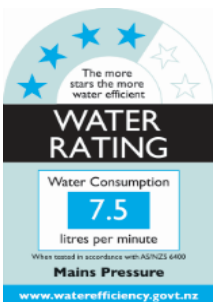

Paini Parallel

Paini Parallel wall mounted basin mixer with 190mm spout

Finish: Chrome

47CR208L

Made in Italy from LFDR brass

10 Year Warranty (2 Year Labour Warranty)

WELS Rating: 4 Star - 7.5 Litres/Min

For Mains Pressure only