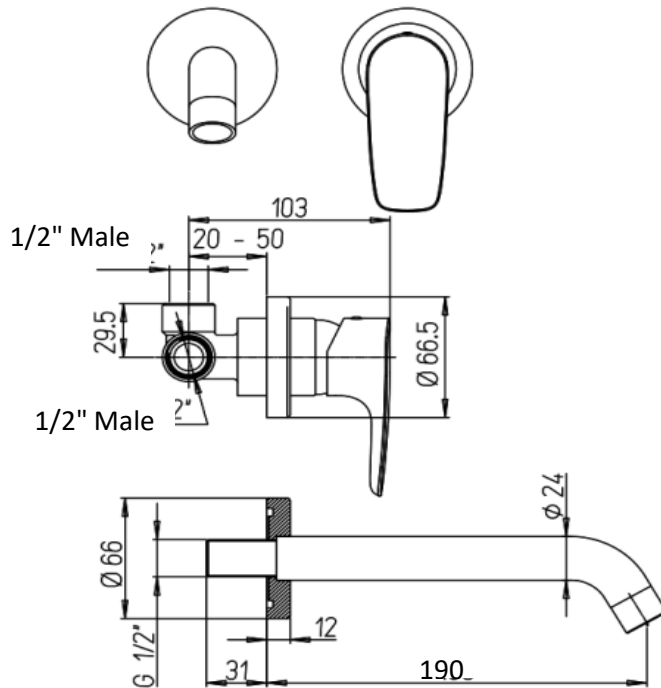

Paini Parallel

Paini Parallel wall mounted basin mixer with 190mm spout

Finish: Chrome

47CR208L

Made in Italy from LFDR brass

10 Year Warranty (2 Year Labour Warranty)

WELS Rating: 4 Star - 7.5 Litres/Min

For Mains Pressure only

Max. Operating Pressure: 500Kpa.

Min. Operating Pressure: 150Kpa.

Pipework must be flushed before installation

Please install as per manufacturers instructions in the box

Due to our policy of continuous product development, the design and specification shown are subject to change without notice.