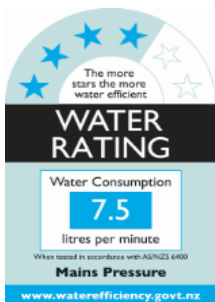

# Paini Parallel

Paini Parallel wall mounted basin mixer with 140mm spout

Finish: Chrome

47CR208

Made in Italy from LFDR brass

10 Year Warranty (2 Year Labour Warranty)

WELS Rating: 4 Star - 7.5 Litres/Min

**For Mains Pressure only**