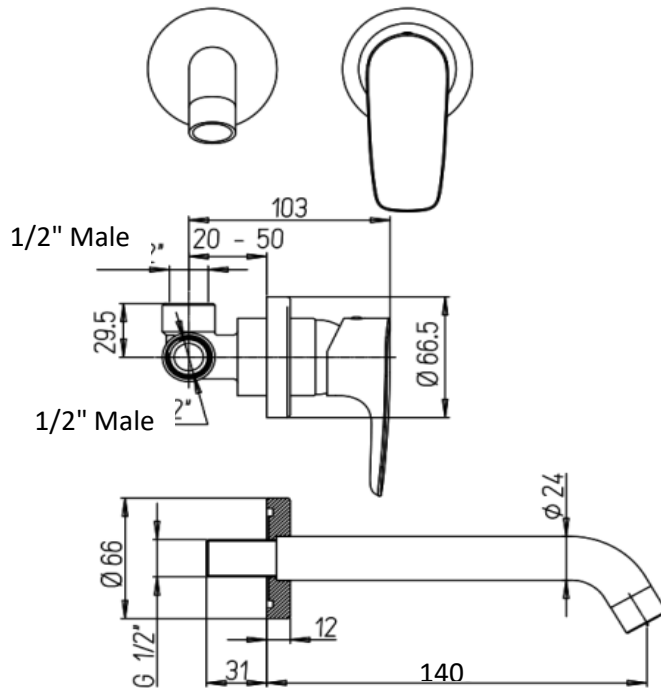

# Paini Parallel

Paini Parallel wall mounted basin mixer with 140mm spout

Finish: Chrome

47CR208

Made in Italy from LFDR brass

10 Year Warranty (2 Year Labour Warranty)

WELS Rating: 4 Star - 7.5 Litres/Min

**For Mains Pressure only**

Max. Operating Pressure: 500Kpa.

Min. Operating Pressure: 150Kpa.

*Pipework must be flushed before installation*

*Please install as per manufacturers instructions in the box*

Due to our policy of continuous product development, the design and specification shown are subject to change without notice.