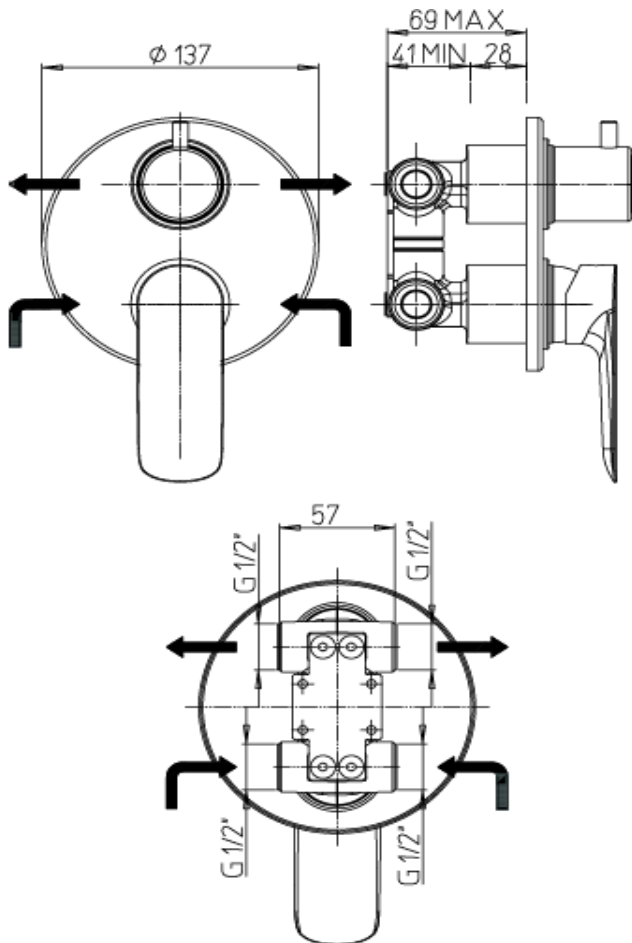

# Paini Nove

Paini Nove shower / bath mixer with diverter

Finish: Chrome

09CR6911

**Made in Italy from LFDR brass**

10 Year Warranty (2 Year Labour Warranty)

2 Year Warranty on Black Finish

WELS Rating: 4 Star - 7.5 Litres/Min

**For Equal Pressure only**

Max. Operating Pressure: 500Kpa.

Max. Test Pressure: 3000Kpa.

Min. Operating Pressure: 150Kpa.

*Pipework must be flushed before installation*

*Please install as per manufacturers instructions in the box*