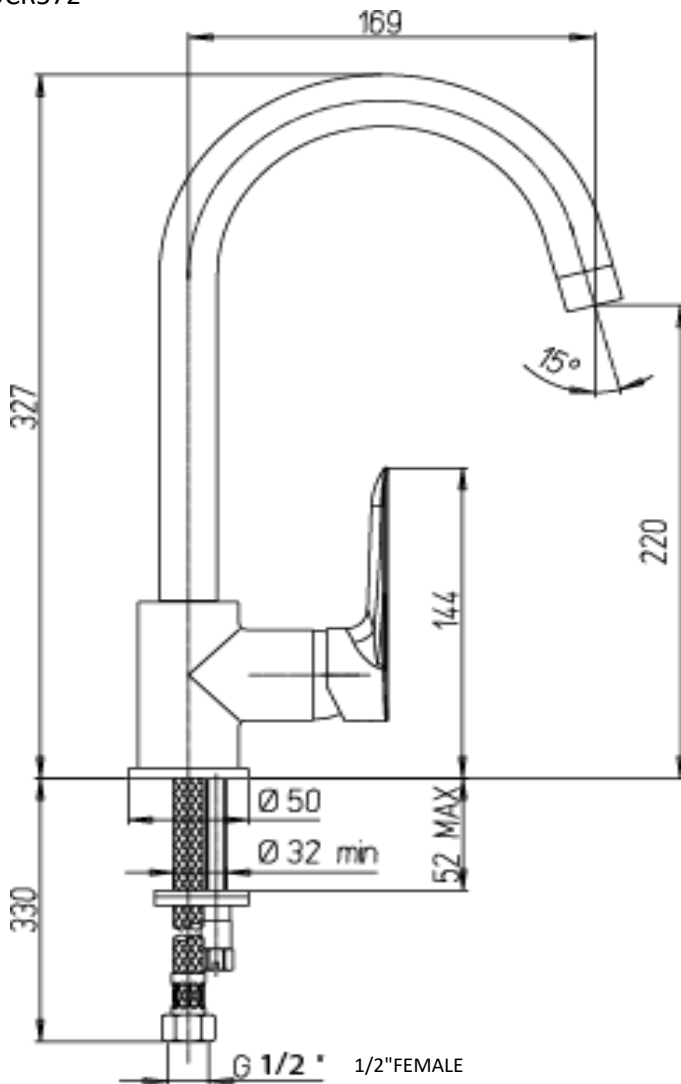

Paini Nove

Paini Nove kitchen mixer with round spout

Finish: Chrome

09CR572

Made in Italy from LFDR brass

10 Year Warranty (2 Year Labour Warranty)

2 Year Warranty on Black Finish

Water Efficiency: 5 Star

Water Consumption: 5.5L/min

For Mains Pressure only

Max. Operating Pressure: 500Kpa.

Min. Operating Pressure: 150Kpa.

Pipework must be flushed before installation

Please install as per manufacturers instructions in the box