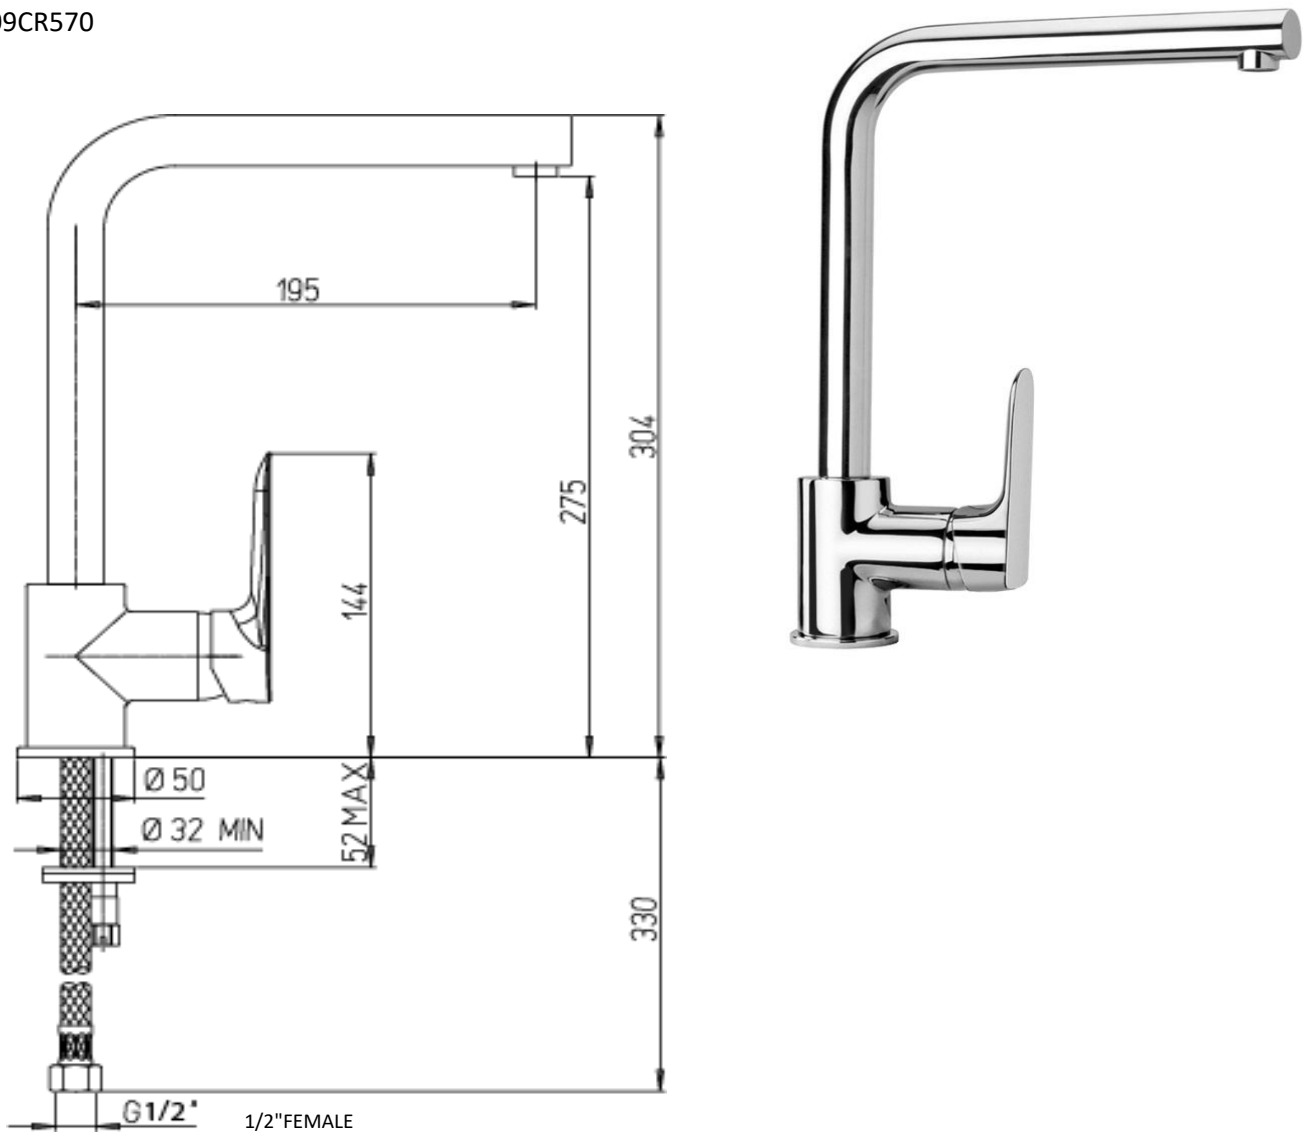

# Paini Nove

Paini Nove kitchen mixer with I-shape spout

Finish: Chrome

09CR570

**Made in Italy from LFDR brass**

10 Year Warranty (2 Year Labour Warranty)

2 Year Warranty on Black Finish

Water Efficiency: 5 Star

Water Consumption: 5.5L/min

**For Mains Pressure only**

Max. Operating Pressure: 500Kpa.

Min. Operating Pressure: 150Kpa.

*Pipework must be flushed before installation*

*Please install as per manufacturers instructions in the box*