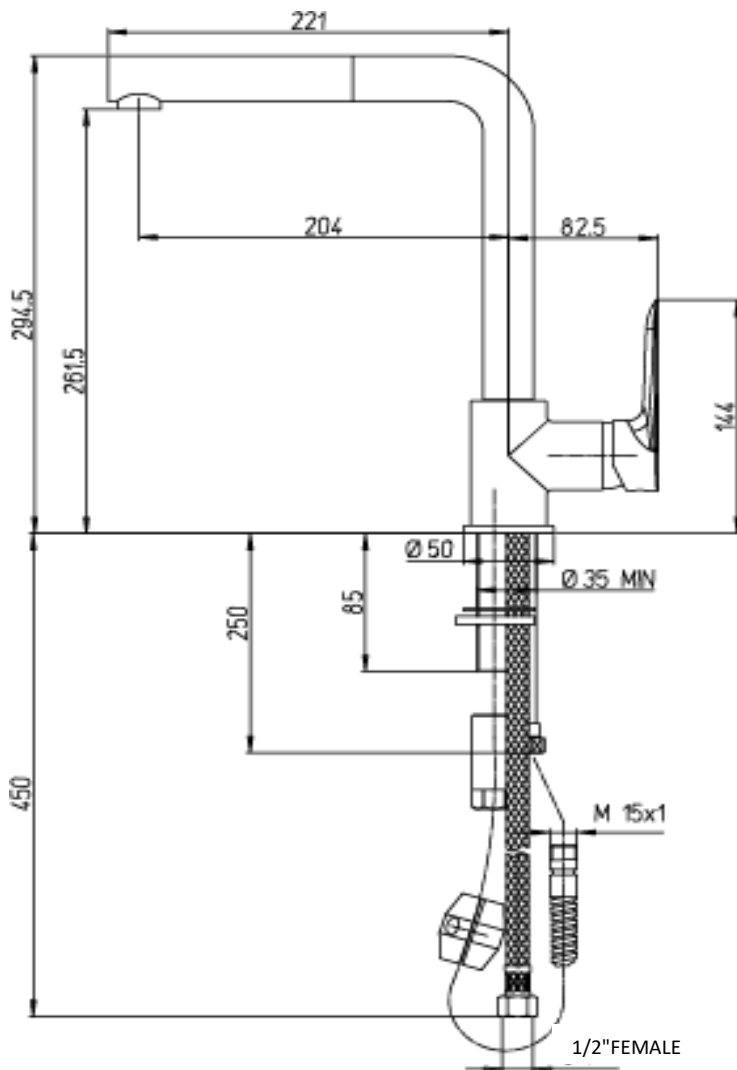

Paini Nove

Paini Nove kitchen mixer with pull-out I-shape spout

Finish: Chrome

09CR566

Made in Italy from LFDR brass

10 Year Warranty (2 Year Labour Warranty)

2 Year Warranty on Black Finish

WELS Rating: 4 Star - 7.5 Litres/Min

For Mains Pressure only

Max. Operating Pressure: 500Kpa.

Min. Operating Pressure: 150Kpa.

Pipework must be flushed before installation

Please install as per manufacturers instructions in the box

Available finishes: