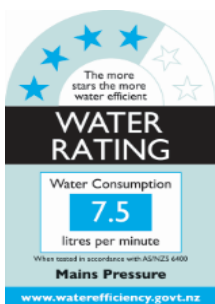

Paini Nove

Paini Nove kitchen mixer with pull-out I-shape spout

Finish: Chrome

09CR566

Made in Italy from LFDR brass

10 Year Warranty (2 Year Labour Warranty)

2 Year Warranty on Black Finish

WELS Rating: 4 Star - 7.5 Litres/Min