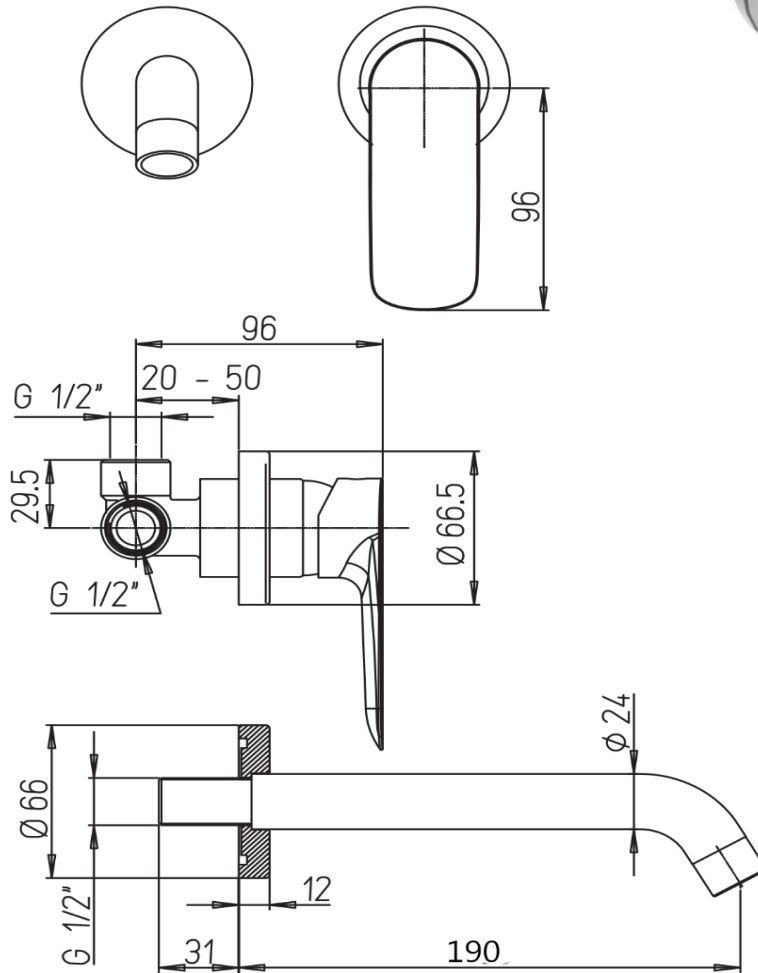

Paini Nove

Paini Nove wall mounted basin mixer, 190mm projection

Finish: Chrome

09CR208L

Made in Italy from LFDR brass

10 Year Warranty (2 Year Labour Warranty)

2 Year Warranty on Black Finish

Water Efficiency: 5 Star

Water Consumption: 5.5L/min

For Mains Pressure only

Max. Operating Pressure: 500Kpa.

Min. Operating Pressure: 150Kpa.

Pipework must be flushed before installation

Please install as per manufacturers instructions in the box