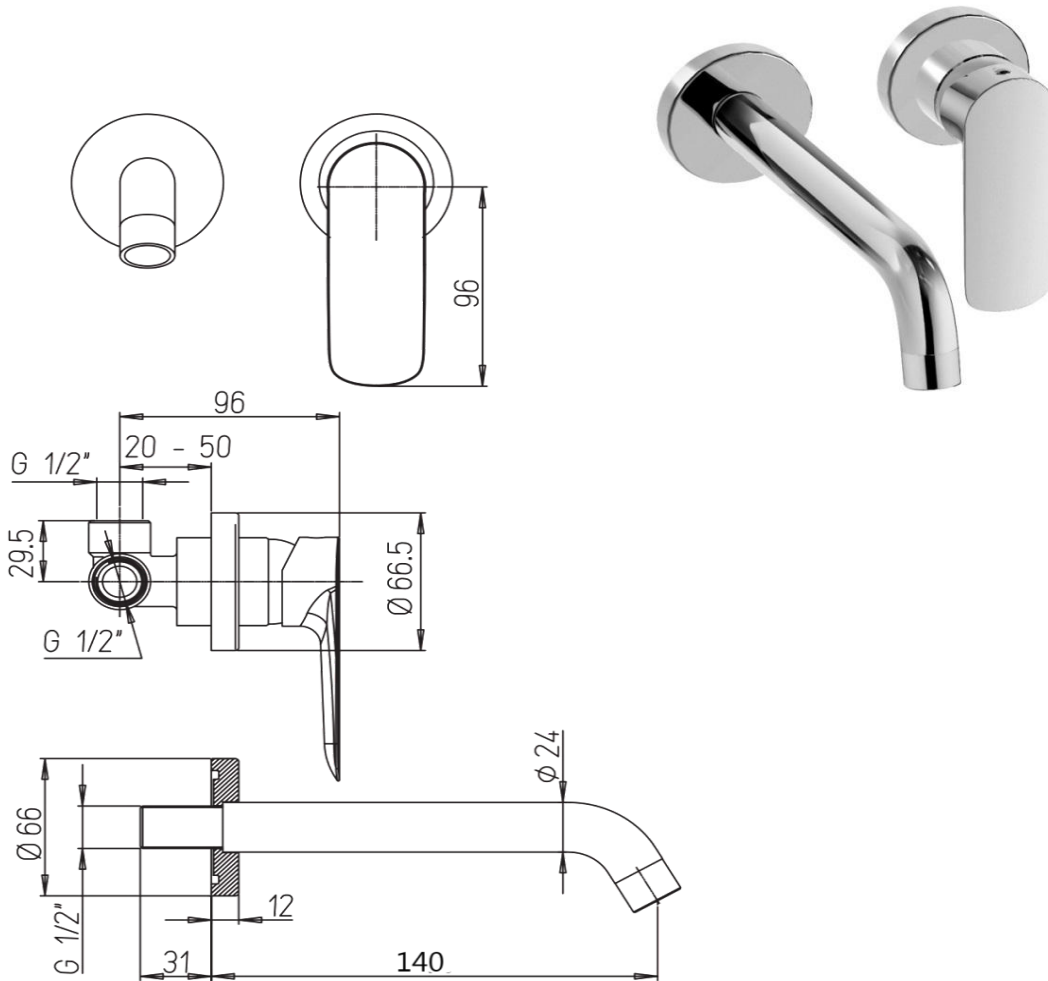

Paini Nove

Paini Nove wall mounted basin mixer, 140mm projection

Finish: Chrome

09CR208

Made in Italy from LFDR brass

10 Year Warranty (2 Year Labour Warranty)

2 Year Warranty on Black Finish

Water Efficiency: 5 Star

Water Consumption: 5.5L/min

For Mains Pressure only

Max. Operating Pressure: 500Kpa.

Min. Operating Pressure: 150Kpa.

Pipework must be flushed before installation

Please install as per manufacturers instructions in the box