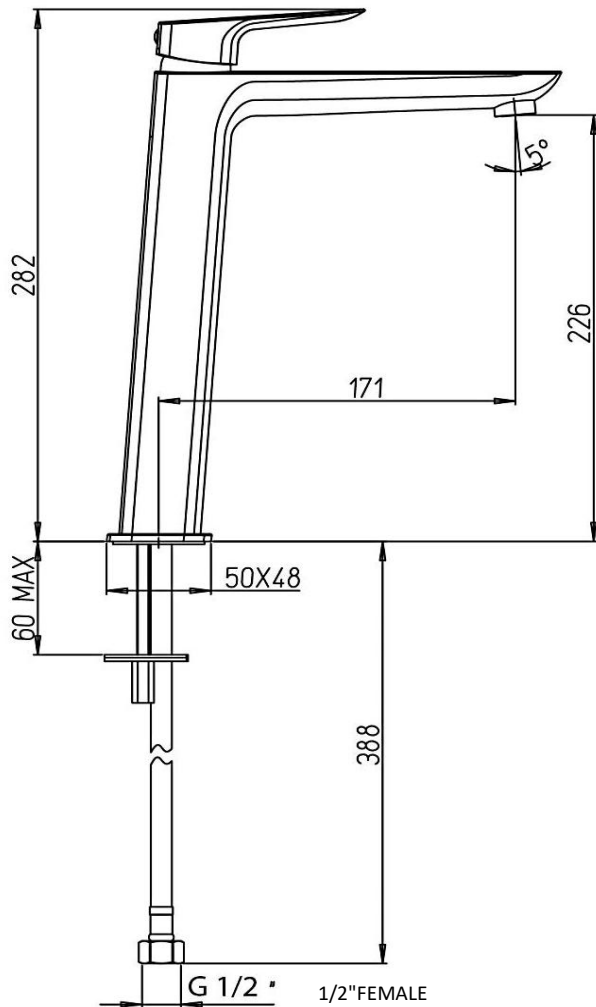

Paini Nove

Paini Nove basin mixer, 171mm projection

Finish: Chrome

09CR205LL

Made in Italy from LFDR brass

10 Year Warranty (2 Year Labour Warranty)

2 Year Warranty on Black Finish

WELS Rating: 4 Star - 7.5 Litres/Min

For Mains Pressure only

Max. Operating Pressure: 500Kpa.

Min. Operating Pressure: 150Kpa.

Pipework must be flushed before installation

Please install as per manufacturers instructions in the box

Available finishes: