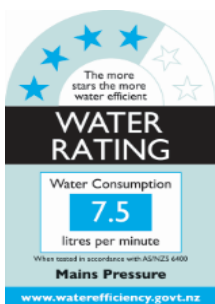

Paini Nove

Paini Nove basin mixer, 171mm projection

Finish: Chrome

09CR205LL

Made in Italy from LFDR brass

10 Year Warranty (2 Year Labour Warranty)

2 Year Warranty on Black Finish

WELS Rating: 4 Star - 7.5 Litres/Min