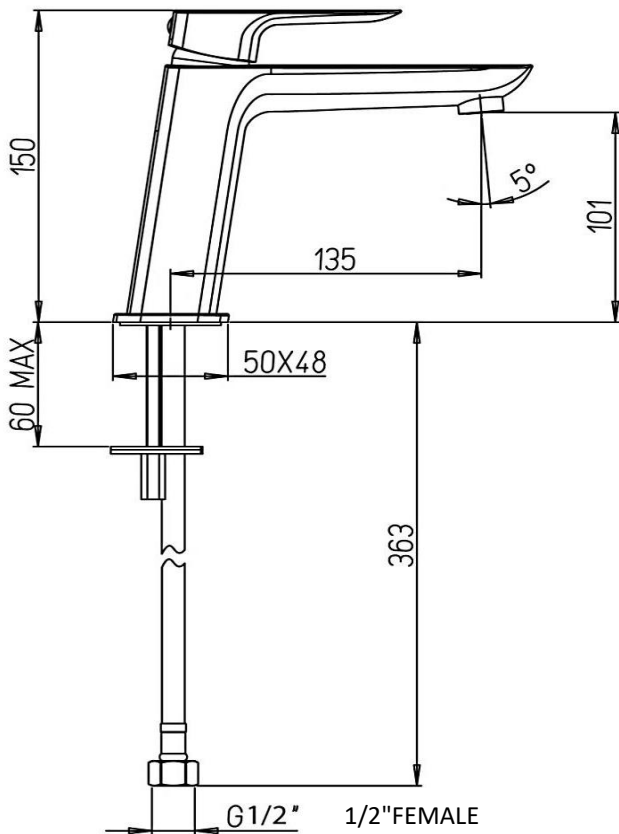

Paini Nove

Paini Nove basin mixer, 135mm projection

Finish: Chrome

09CR205

Made in Italy from LFDR brass

10 Year Warranty (2 Year Labour Warranty)

2 Year Warranty on Black Finish

WELS Rating: 4 Star - 7.5 Litres/Min

For Mains Pressure only

Max. Operating Pressure: 500Kpa.

Min. Operating Pressure: 150Kpa.

Pipework must be flushed before installation

Please install as per manufacturers instructions in the box

Available finishes: