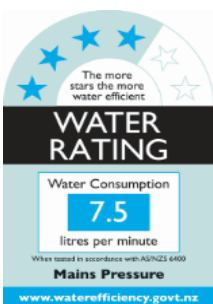

Paini Nove

Paini Nove basin mixer, 135mm projection

Finish: Chrome

09CR205

Made in Italy from LFDR brass

10 Year Warranty (2 Year Labour Warranty)

2 Year Warranty on Black Finish

WELS Rating: 4 Star - 7.5 Litres/Min