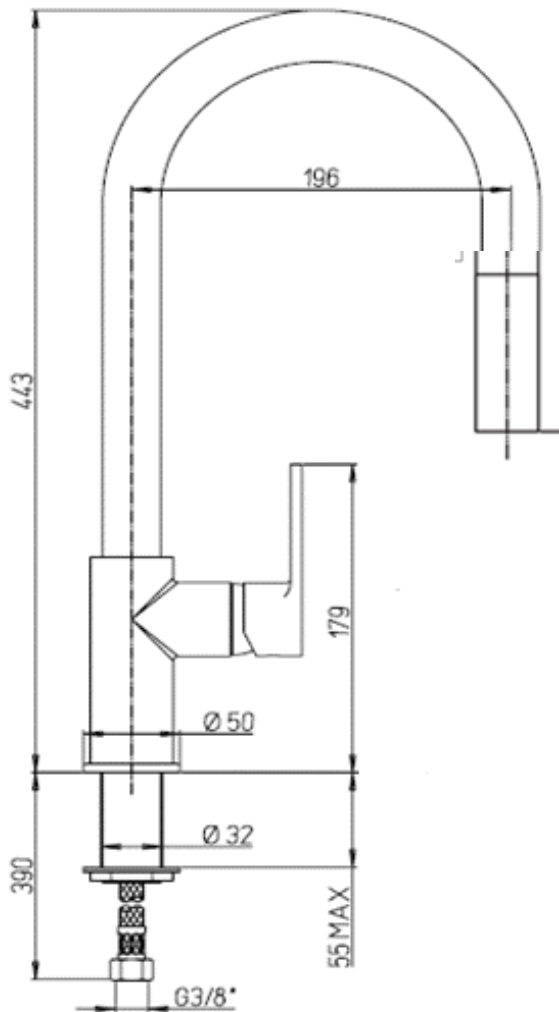

Paini Le Mans

Paini Le Mans kitchen mixer with pull out spray, 2 functions

Finish: Chrome

90CR591LS

Made in Italy from LFDR brass

10 Year Warranty (2 Year Labour Warranty)

WELS Rating: 4 Star - 7.5 Litres/Min

For Mains Pressure only

Max. Operating Pressure: 500Kpa.

Min. Operating Pressure: 150Kpa.

Pipework must be flushed before installation

Please install as per manufacturers instructions in the box

Due to our policy of continuous product development, the design and specification shown are subject to change without notice.