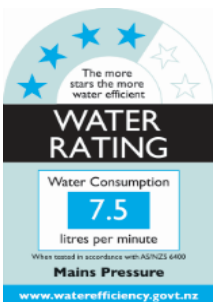

Paini Le Mans

Paini Le Mans kitchen mixer with pull out spray, 2 functions

Finish: Chrome

90CR591LS

Made in Italy from LFDR brass

10 Year Warranty (2 Year Labour Warranty)

WELS Rating: 4 Star - 7.5 Litres/Min