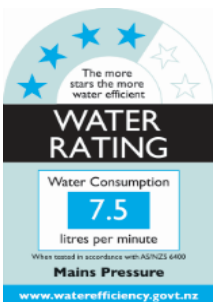

Paini Le Mans

Paini Le Mans kitchen mixer

Finish: Chrome

90CR572

Made in Italy from LFDR brass

10 Year Warranty (2 Year Labour Warranty)

WELS Rating: 4 Star - 7.5 Litres/Min

For Mains Pressure only