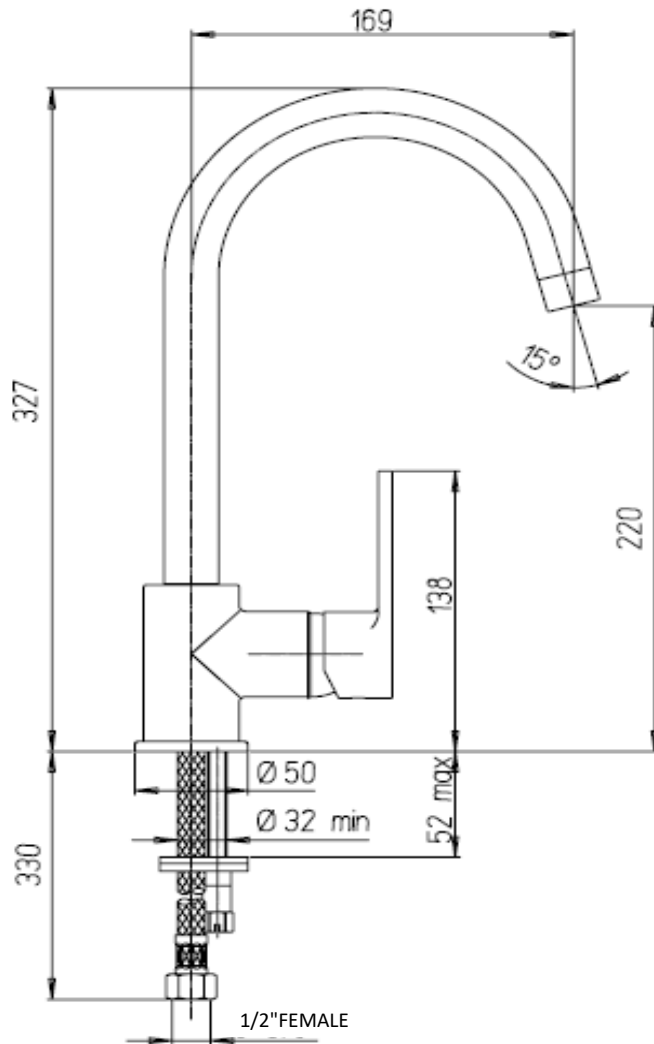

Paini Le Mans

Paini Le Mans kitchen mixer

Finish: Chrome

90CR572

Made in Italy from LFDR brass

10 Year Warranty (2 Year Labour Warranty)

WELS Rating: 4 Star - 7.5 Litres/Min

For Mains Pressure only

Max. Operating Pressure: 500Kpa.

Min. Operating Pressure: 150Kpa.

Pipework must be flushed before installation

Please install as per manufacturers instructions in the box

Due to our policy of continuous product development, the design and specification shown are subject to change without notice.