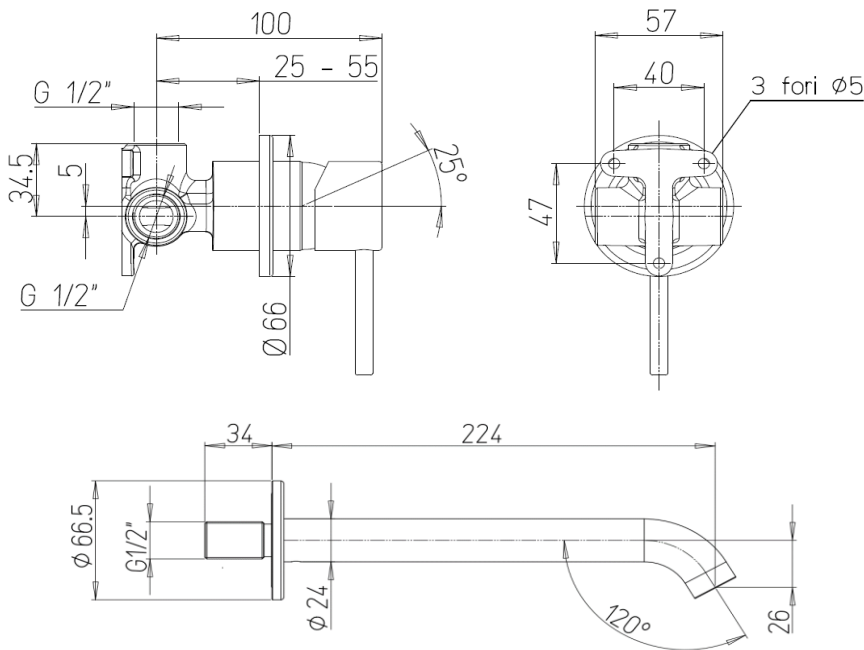

Paini COX O2

Paini Cox O2 wall mounted basin mixer 220mm spout

Finish: Chrome

78CR208LO

Made in Italy from LFDR brass

10 Year Warranty (2 Year Labour Warranty)

2 Year Warranty on Black Finish

Water Efficiency: 5 Star

Water Consumption: 5 L/min

For Mains Pressure only

Max. Operating Pressure: 500Kpa.

Min. Operating Pressure: 150Kpa.

Pipework must be flushed before installation

Please install as per manufacturers instructions in the box