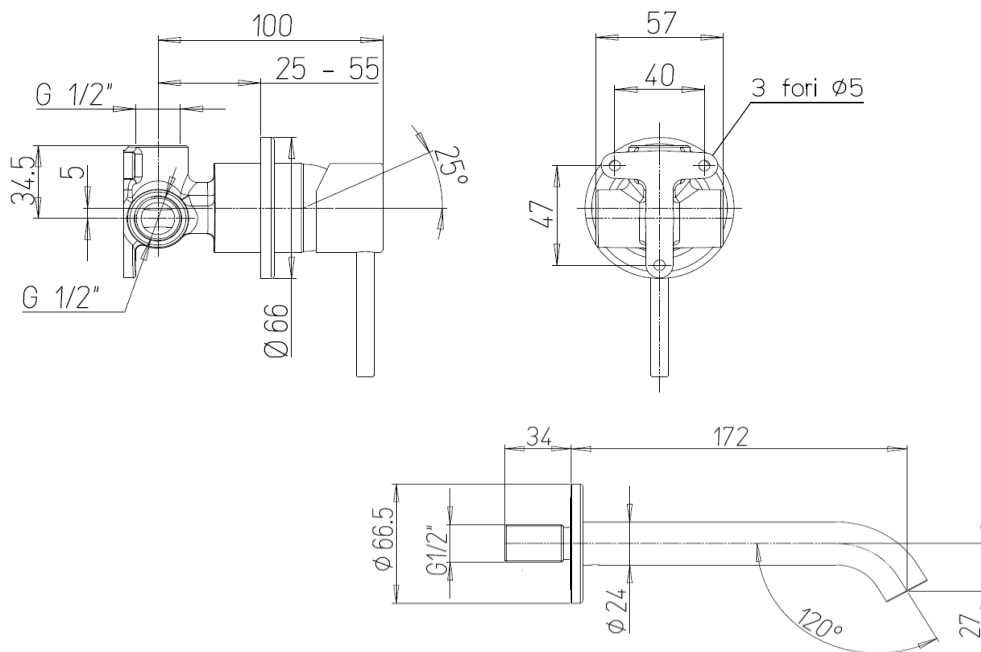

Paini COX O2

Paini Cox O2 wall mounted basin mixer 170mm spout

Finish: Chrome

78CR2080

Made in Italy from LFDR brass

10 Year Warranty (2 Year Labour Warranty)

2 Year Warranty on Black Finish

Water Efficiency: 5 Star

Water Consumption: 5 L/min

For Mains Pressure only

Max. Operating Pressure: 500Kpa.

Min. Operating Pressure: 150Kpa.

Pipework must be flushed before installation

Please install as per manufacturers instructions in the box