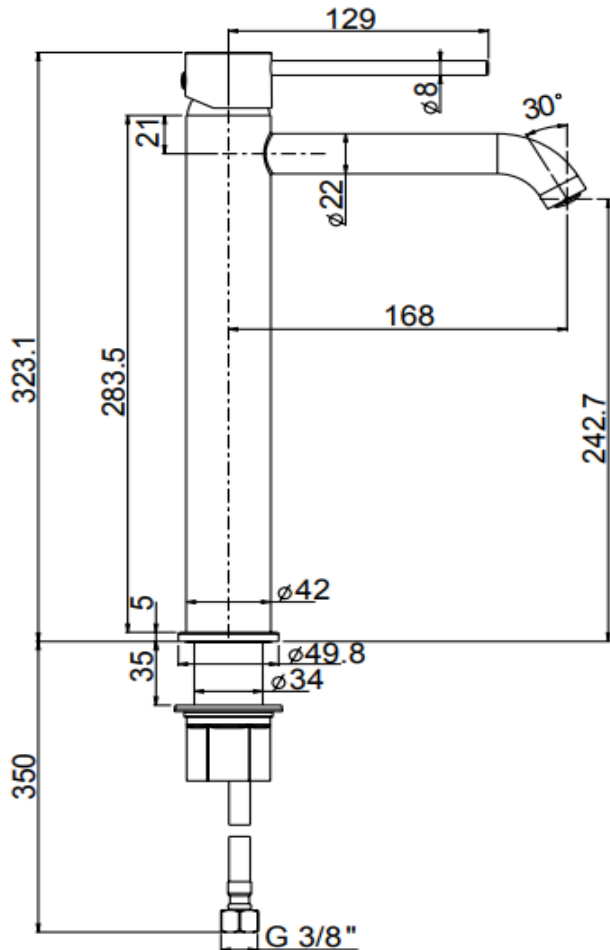

Paini COX 02

Paini Cox 02 extended basin mixer

Finish: Chrome

78CR205OLL

Made in Italy from LFDR brass and/or 304 stainless steel

10 Year Warranty (2 Year Labour Warranty)

2 Year Warranty on Black Finish

Water Efficiency: 5 Star

Water Consumption: 5.5 L/min

For Mains Pressure only

Max. Operating Pressure: 500Kpa.

Min. Operating Pressure: 150Kpa.

Pipework must be flushed before installation

Please install as per manufacturers instructions in the box