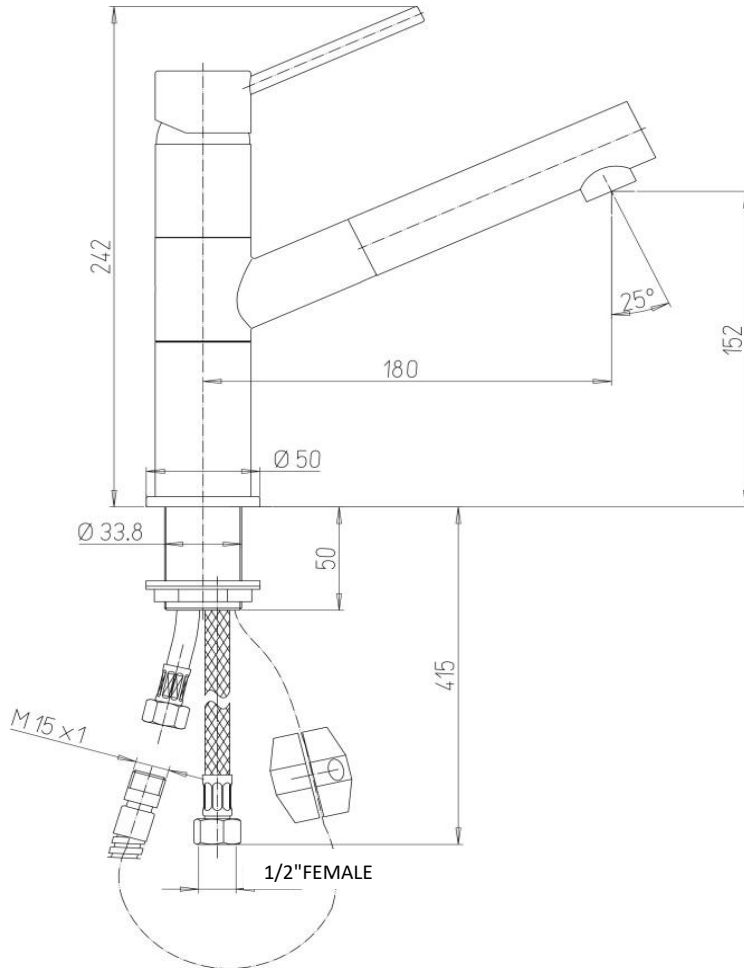

# Paini COX

Paini Cox SS kitchen mixer with pull out spray, 35mm cut out  
 Finish: Stainless Steel  
 78SS568

**Designed in Italy, manufactured in China from 304 Stainless Steel**

10 Year Warranty (2 Year labour)

WELS Rating: 4 Star - 7.5 Litres/Min

**For Equal Pressure only**

Max. Operating Pressure: 500Kpa.

Min. Operating Pressure: 150Kpa.

*Pipework must be flushed before installation*

*Please install as per manufacturers instructions in the box*