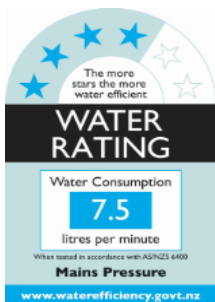

WELS Rating: 4 Star - 7.5 Litres/Min

**For Equal Pressure only**

Max. Operating Pressure: 500Kpa.

Min. Operating Pressure: 150Kpa.

*Pipework must be flushed before installation*

*Please install as per manufacturers instructions in the box*