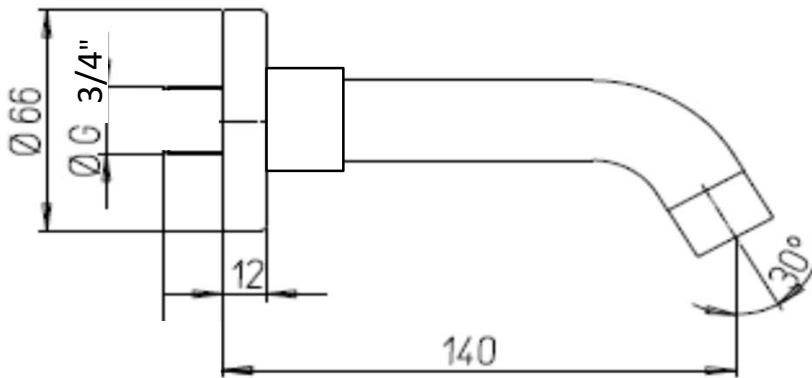

# Paini COX

Paini Cox wall mounted 140mm spout, 3/4" F

Finish: Chrome

78CR43014

**Made in Italy**

10 Year Warranty (2 Year Labour Warranty)

2 Year Warranty on Black Finish

**For Equal Pressure only**