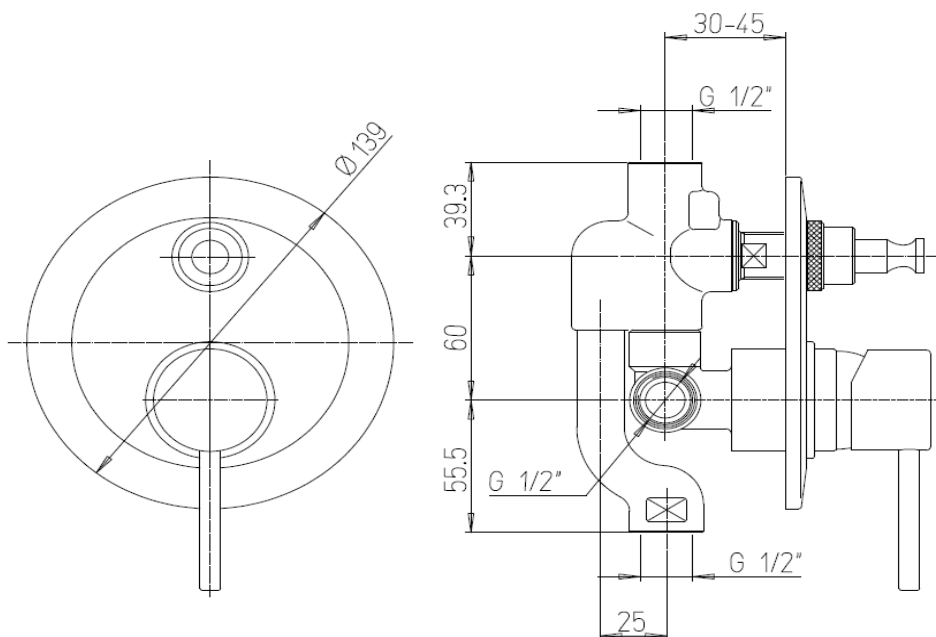

# Paini COX

Paini Cox shower / bath mixer with diverter

Finish: Chrome

78CR6911

**Made in Italy from DR Brass**

10 Year Warranty (2 Year Labour warranty)

2 Year Warranty on Black Finish

**For Mains Pressure only**

Max. Operating Pressure: 500Kpa.

Min. Operating Pressure: 150Kpa.

*Pipework must be flushed before installation*

*Please install as per manufacturers instructions in the box*

**Available finishes:**

CR - Chrome