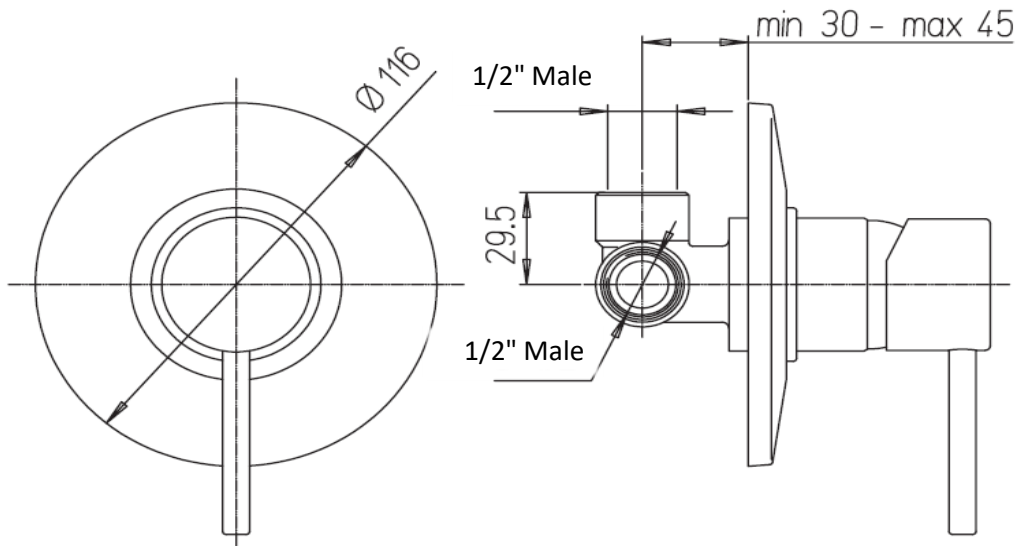

Paini COX

Paini Cox shower mixer

Finish: Chrome

78CR690

Made in Italy from DR Brass

10 Year Warranty (2 Year Labour Warranty)

2 years on black finish

For Mains Pressure only

Max. Operating Pressure: 500Kpa.

Min. Operating Pressure: 150Kpa.

Pipework must be flushed before installation

Please install as per manufacturers instructions in the box

Available finishes:

CR - Chrome

BK - Black