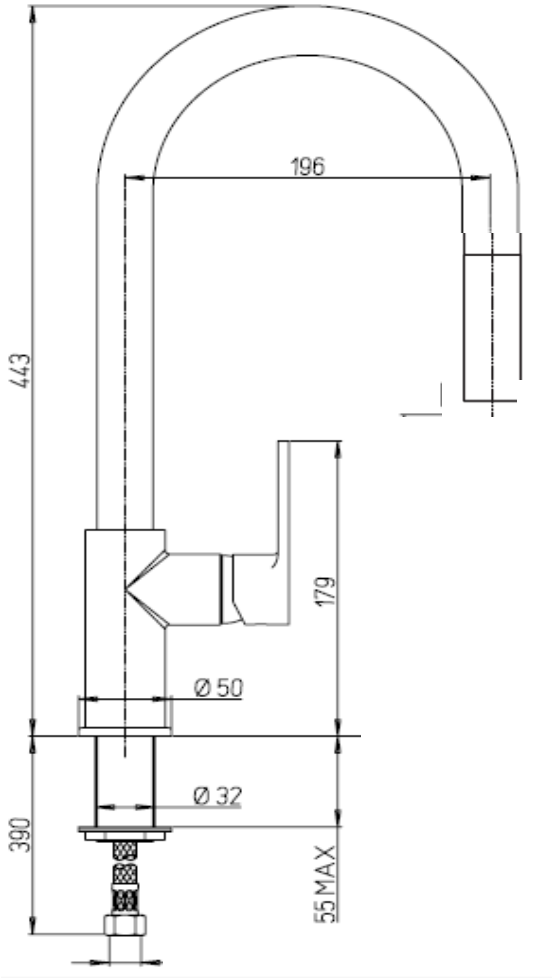

Paini COX

Paini Cox kitchen mixer with pull spray, 2 function
 Finish: Chrome
 78CR591LS

1/2" FEMALE

Made in Italy from LFDR brass

10 Year Warranty (2 Year Labour Warranty)

2 Year Warranty on Black Finish

WELS Rating: 4 Star - 7.5 L/min

For Mains Pressure only

Max. Operating Pressure: 500Kpa.

Min. Operating Pressure: 150Kpa.

Pipework must be flushed before installation

Please install as per manufacturers instructions in the box

Available finishes: