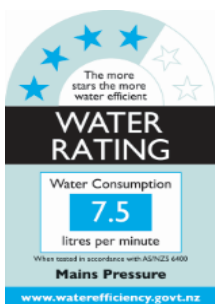

# Paini COX

Paini Cox kitchen mixer with square spout

Finish: Chrome

78CR572SQ

Made in Italy from LFDR brass

10 Year Warranty (2 Year for Black)

WELS Rating: 4 Star - 7.5 L/min

**For Mains Pressure only**