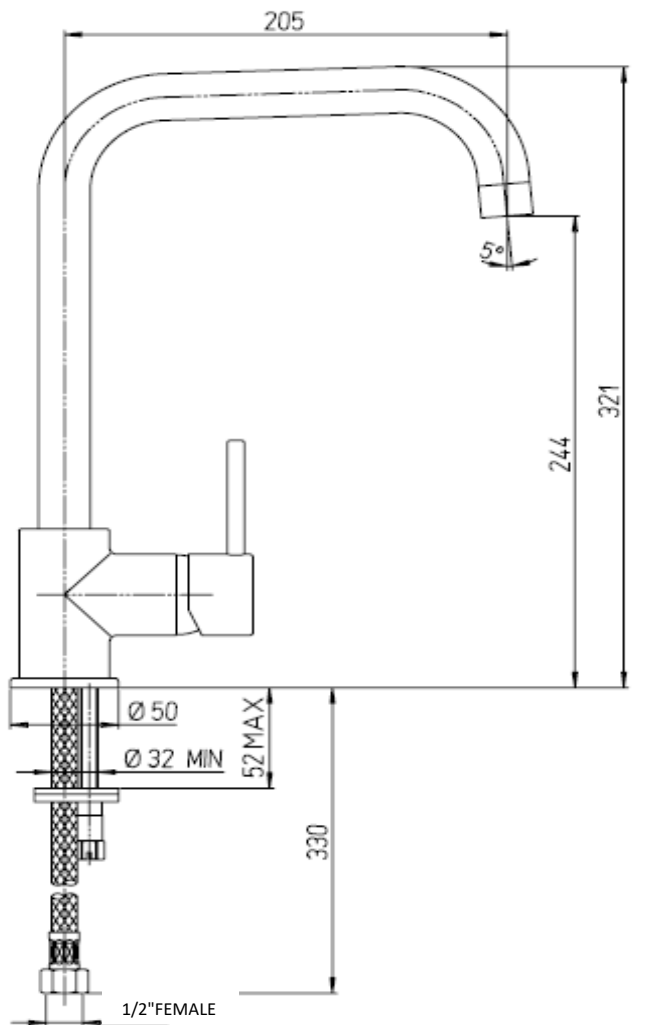

# Paini COX

Paini Cox kitchen mixer with square spout

Finish: Chrome

78CR572SQ

Made in Italy from LFDR brass

10 Year Warranty (2 Year for Black)

WELS Rating: 4 Star - 7.5 L/min

**For Mains Pressure only**

Max. Operating Pressure: 500Kpa.

Min. Operating Pressure: 150Kpa.

*Pipework must be flushed before installation*

*Please install as per manufacturers instructions in the box*

**Available finishes:**

BK - Black