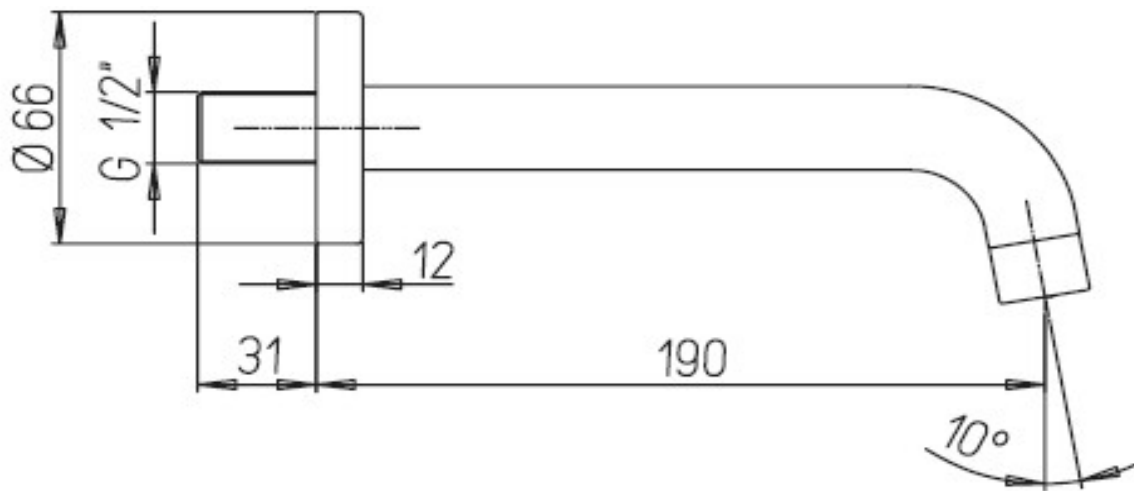

Paini COX

Paini Cox 190mm spout

Finish: Chrome

78CR430L

Made in Italy

10 Year Warranty (2 Year Labour Warranty)

2 Year Warranty on Black Finish

For Equal Pressure only