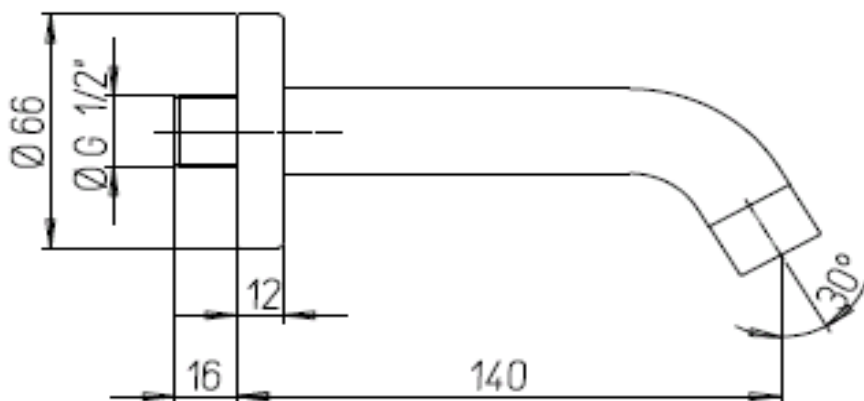

Paini COX

Paini Cox 140mm spout

Finish: Chrome

78CR430

Made in Italy from LFDR brass

10 Year Warranty (2 Year Labour warranty)

2 Year Warranty on Black Finish

For Equal Pressure only

Max. Operating Pressure: 500Kpa.

Min. Operating Pressure: 150Kpa.

Pipework must be flushed before installation

Please install as per manufacturers instructions in the box

Available finishes:

BK - Black

GM - Gun Metal

CQ - Brushed Nickel

BC - Brushed Copper

BB - Brushed Brass

Due to our policy of continuous product development, the design and specification shown are subject to change without notice.

Please confirm all particulars with your sales consultant prior to purchase.